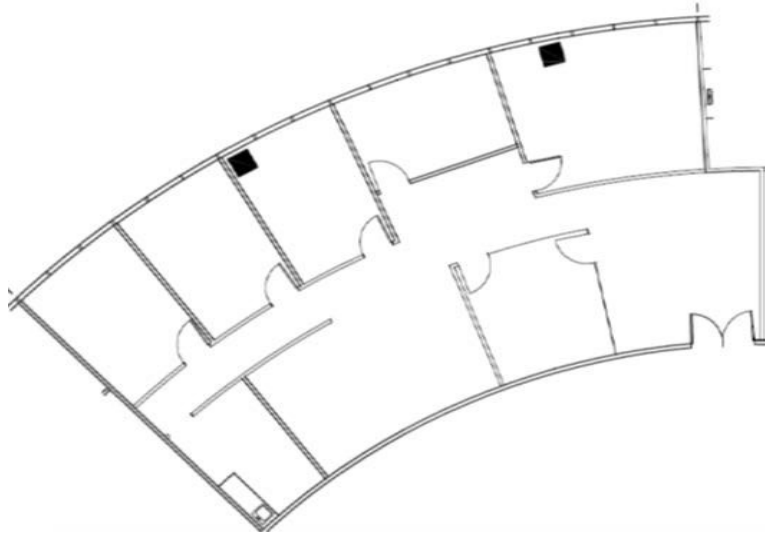

Westheimer Central Plaza

11200 Westheimer, Houston, TX

Suite #890

Approximately 2445 Rentable Square Feet

SPACE AVAILABLE

For more lease information contact us:

713-467-2222

www.hi-reit.com