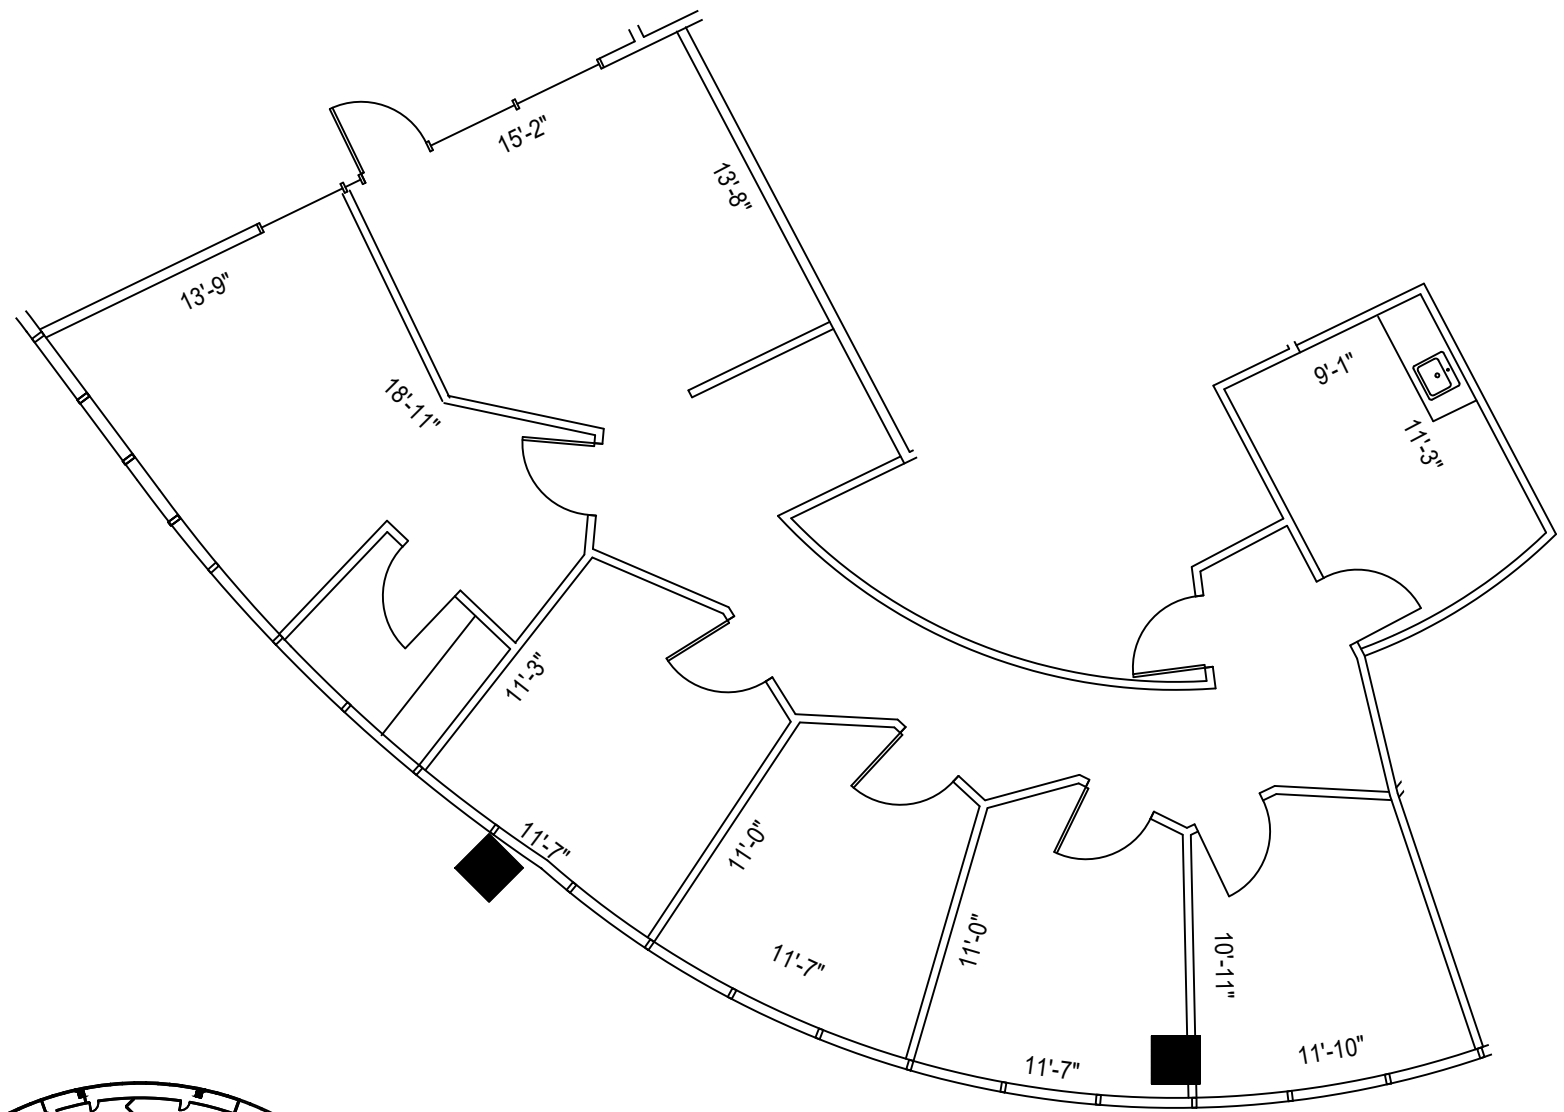

LEGEND			
EXISTING	NEW	LOW	DEMO
WALLS			
NEW/RELOCATED DOOR			

ISSUE DATES	
DATE	DESCRIPTION
03-24-2023	ISSUE FOR REVIEW

WESTHEIMER CENTRAL
11200 WESTHEIMER HOUSTON, TX 77042
SUITE 260

SHEET TITLE
EXISTING FLOOR PLAN

SHEET NUMBER
EX-1

2nd FLOOR
KEY PLAN

1 FLOOR PLAN
SCALE: 1/8"=1'-0"

FLOOR PLANS MAY NOT BE TO SCALE AND MAY NOT REFLECT EXISTING CONDITIONS AND SHALL NOT BE RELIED UPON AS SUCH THESE DRAWINGS ARE DESIGN INTENT AND ARE AN EXHIBIT TO THE LEASE