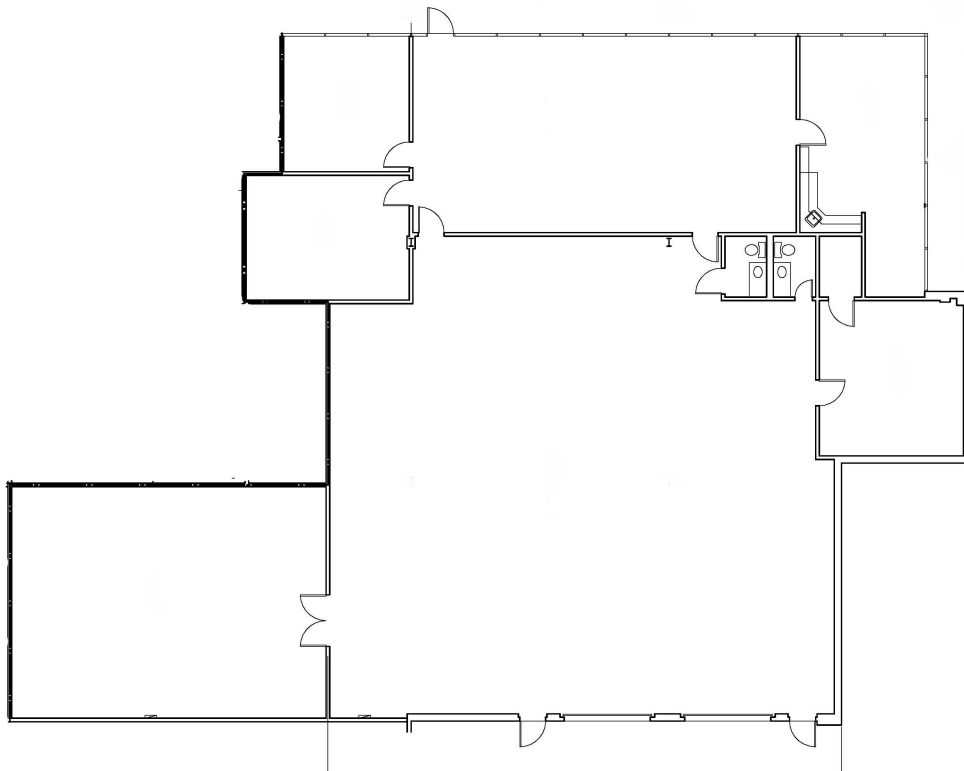

HARTMAN

Central Park

1900 Firman Rd. Richardson, TX 75081

Suite 401

Approximately 7,210 Rentable Square Feet

SPACE AVAILABLE

For more lease information contact us:

713-467-2222