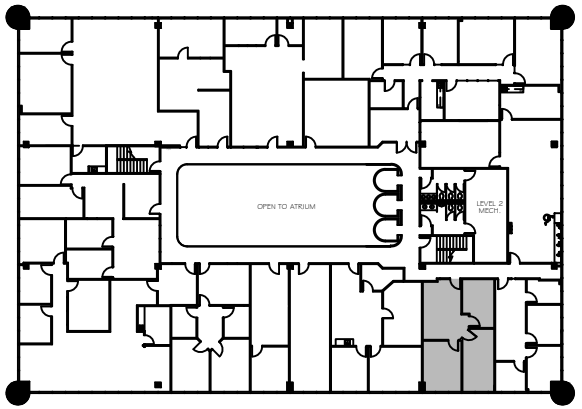

LEGEND			
EXISTING	NEW	LOW	DEMO
WALLS			
NEW/RELOCATED DOOR			N/R

ISSUE DATES	
NO.	DATE
1	07-25-2022

652 - 11811 NORTH FREEWAY
11811 NORTH FREEWAY HOUSTON, TX 77060
SUITE 225

SHEET TITLE
EXISTING FLOOR PLAN

SHEET NUMBER
EX-1

2nd FLOOR
KEY PLAN

1 FLOOR PLAN
SCALE: 1/8"=1'-0"

FLOOR PLANS MAY NOT BE TO SCALE AND MAY NOT REFLECT EXISTING CONDITIONS AND SHALL NOT BE RELIED UPON AS SUCH THESE DRAWINGS ARE DESIGN INTENT AND ARE AN EXHIBIT TO THE LEASE