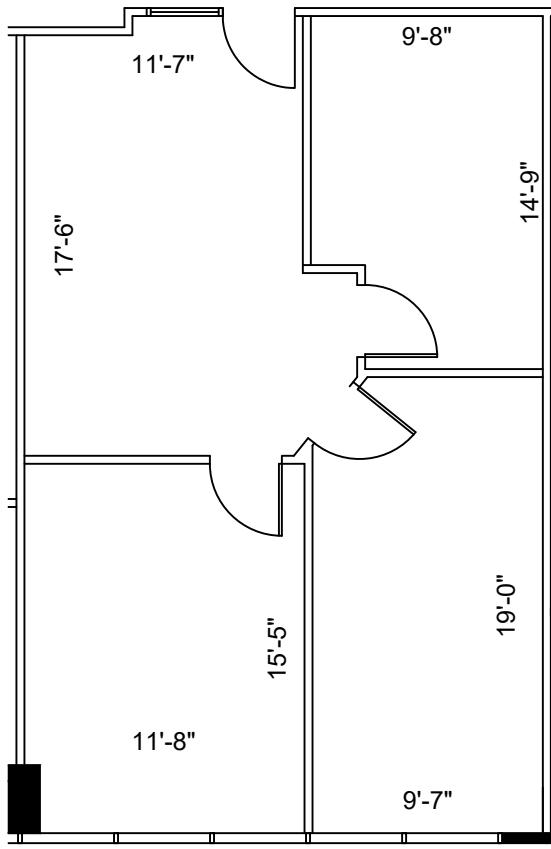

LEGEND			
EXISTING	NEW	LOW	DEMO
WALLS			
NEW/RELOCATED DOOR			N/R

ISSUE DATES	
NO.	DATE
1	07-25-2022

652 - 11811 NORTH FREEWAY
11811 NORTH FREEWAY HOUSTON, TX 77060
SUITE 225

SHEET TITLE
EXISTING FLOOR PLAN

SHEET NUMBER
EX-1

2nd FLOOR
KEY PLAN

1 FLOOR PLAN
SCALE: 1/8"=1'-0"

FLOOR PLANS MAY NOT BE TO SCALE AND MAY NOT REFLECT EXISTING CONDITIONS AND SHALL NOT BE RELIED UPON AS SUCH THESE DRAWINGS ARE DESIGN INTENT AND ARE AN EXHIBIT TO THE LEASE