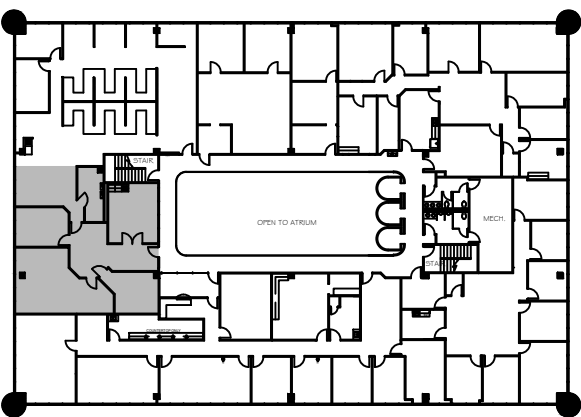

LEGEND			
EXISTING	NEW	LOW	DEMO
WALLS			
NEW/RELOCATED DOOR			

ISSUE DATES	
DATE	DESCRIPTION
03-27-2023	ISSUE FOR REVIEW

652 - 11811 NORTH FREEWAY
11811 NORTH FREEWAY HOUSTON, TX 77060
SUITE 325

SHEET TITLE
EXISTING PLAN

SHEET NUMBER
EX-1

3rd FLOOR
KEY PLAN

1 FLOOR PLAN
SCALE: 1/8"=1'-0"

FLOOR PLANS MAY NOT BE TO SCALE AND MAY NOT REFLECT EXISTING CONDITIONS AND SHALL NOT BE RELIED UPON AS SUCH THESE DRAWINGS ARE DESIGN INTENT AND ARE AN EXHIBIT TO THE LEASE