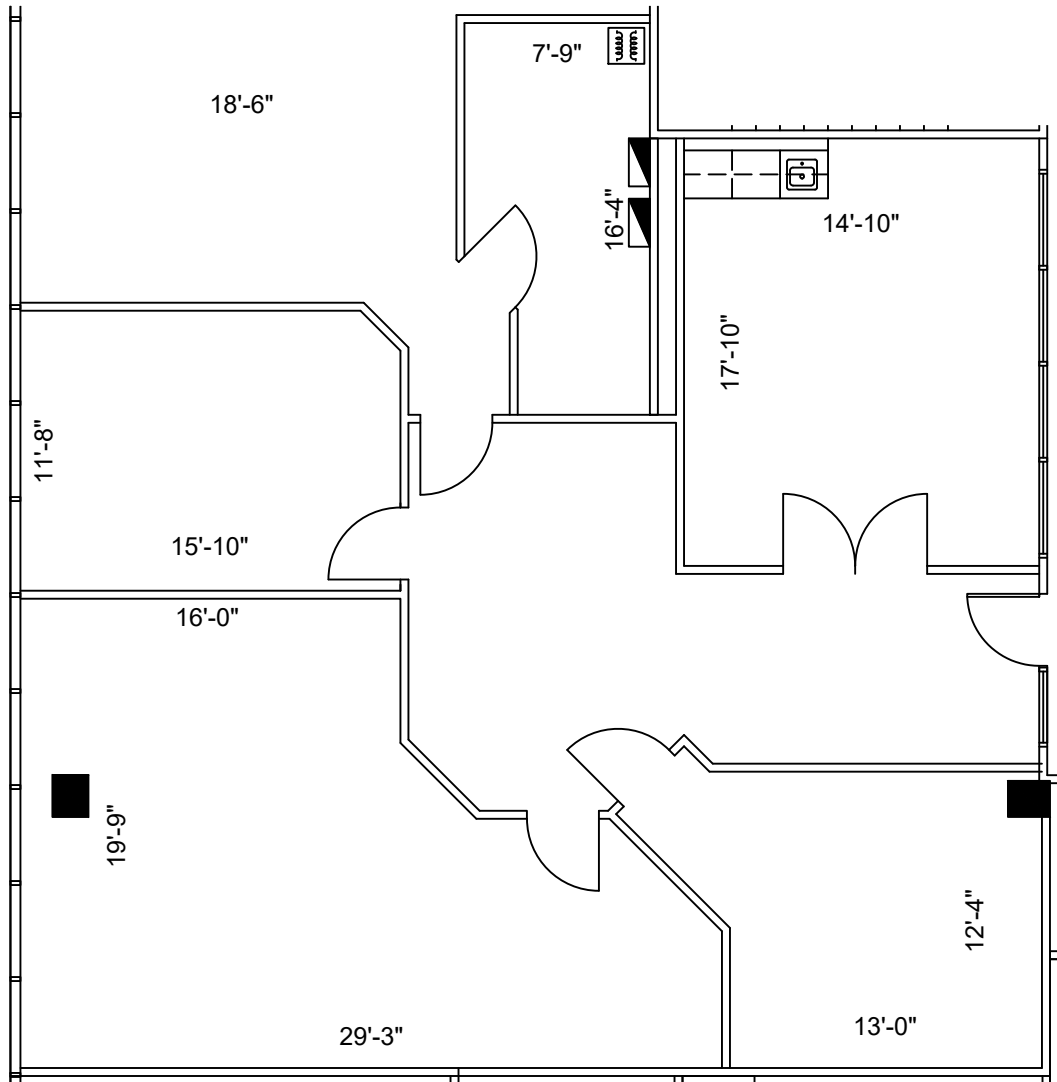

LEGEND			
EXISTING	NEW	LOW	DEMO
WALLS			
NEW/RELOCATED DOOR			

ISSUE DATES	
DATE	DESCRIPTION
03-27-2023	ISSUE FOR REVIEW

652 - 11811 NORTH FREEWAY
11811 NORTH FREEWAY HOUSTON, TX 77060
SUITE 325

SHEET TITLE
EXISTING PLAN

SHEET NUMBER
EX-1

3rd FLOOR
KEY PLAN

1 FLOOR PLAN
SCALE: 1/8"=1'-0"

FLOOR PLANS MAY NOT BE TO SCALE AND MAY NOT REFLECT EXISTING CONDITIONS AND SHALL NOT BE RELIED UPON AS SUCH THESE DRAWINGS ARE DESIGN INTENT AND ARE AN EXHIBIT TO THE LEASE