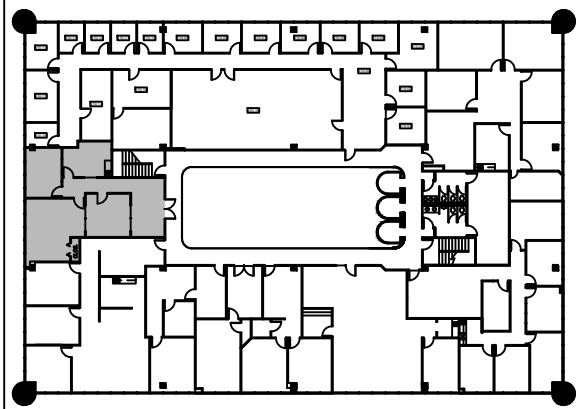

LEGEND	
EXISTING WALLS	NEW WALLS
EXISTING DOOR	NEW DOOR
EXISTING LOW	NEW LOW
EXISTING DEMO	NEW DEMO
NEW RELOCATED DOOR	N/R

ISSUE DATES	
03-27-2023	ISSUE FOR REVIEW

652 - 11811 NORTH FREEWAY
11811 NORTH FREEWAY HOUSTON, TX 77060
SUITE 412

SHEET TITLE
EXISTING FLOOR PLAN

SHEET NUMBER
EX-1

4th FLOOR
KEY PLAN

1 SUITE 412
1,397 NRA
FLOOR PLAN
SCALE: 1/8"=1'-0"

FLOOR PLANS MAY NOT BE TO SCALE AND MAY NOT REFLECT EXISTING CONDITIONS AND SHALL NOT BE RELIED UPON AS SUCH THESE DRAWINGS ARE DESIGN INTENT AND ARE AN EXHIBIT TO THE LEASE