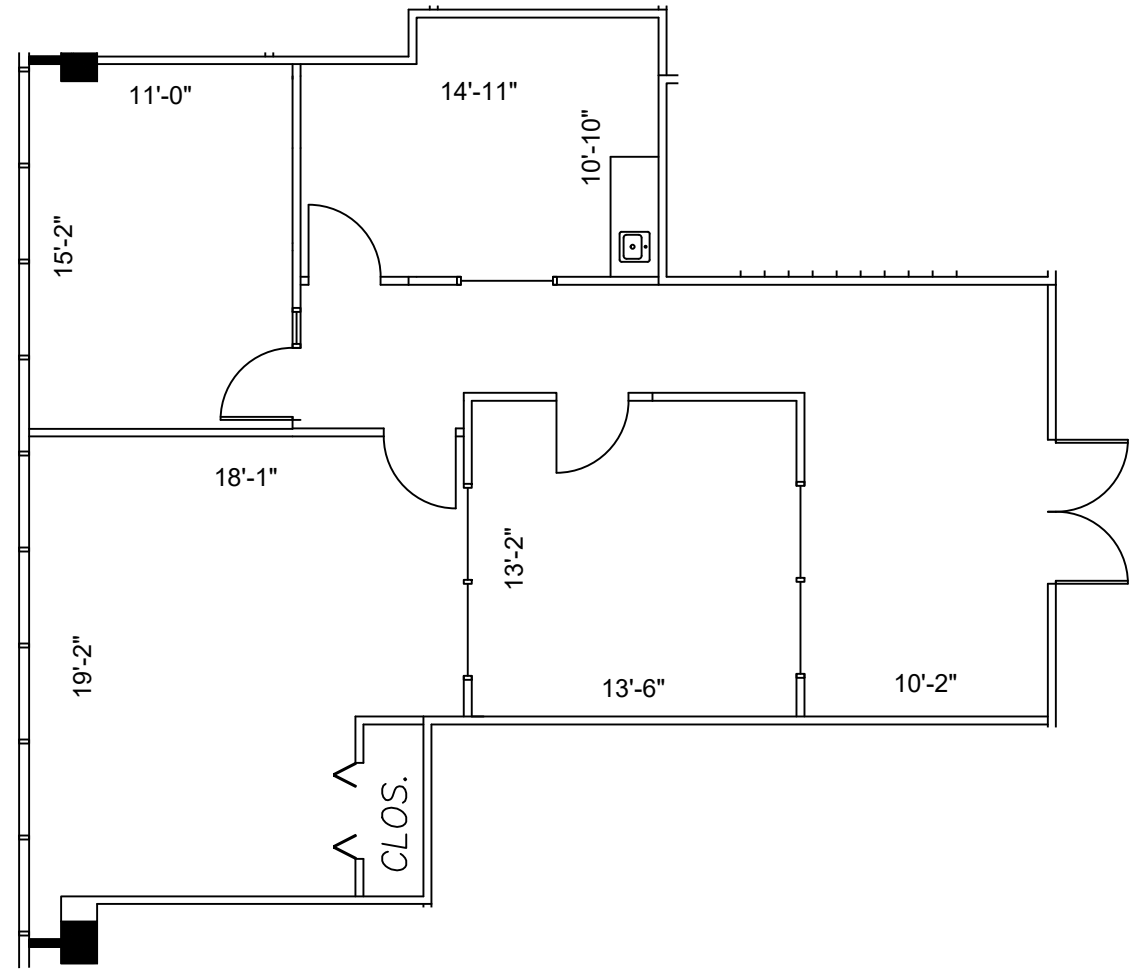

LEGEND	
EXISTING WALLS	NEW WALLS
EXISTING DOOR	NEW DOOR
EXISTING LOW	NEW LOW
EXISTING DEMO	NEW DEMO
NEW RELOCATED DOOR	N/R

ISSUE DATES	
03-27-2023	ISSUE FOR REVIEW

652 - 11811 NORTH FREEWAY
11811 NORTH FREEWAY HOUSTON, TX 77060
SUITE 412

SHEET TITLE
EXISTING FLOOR PLAN

SHEET NUMBER
EX-1

4th FLOOR
KEY PLAN

1 SUITE 412
1,397 NRA
FLOOR PLAN
SCALE: 1/8"=1'-0"

FLOOR PLANS MAY NOT BE TO SCALE AND MAY NOT REFLECT EXISTING CONDITIONS AND SHALL NOT BE RELIED UPON AS SUCH THESE DRAWINGS ARE DESIGN INTENT AND ARE AN EXHIBIT TO THE LEASE