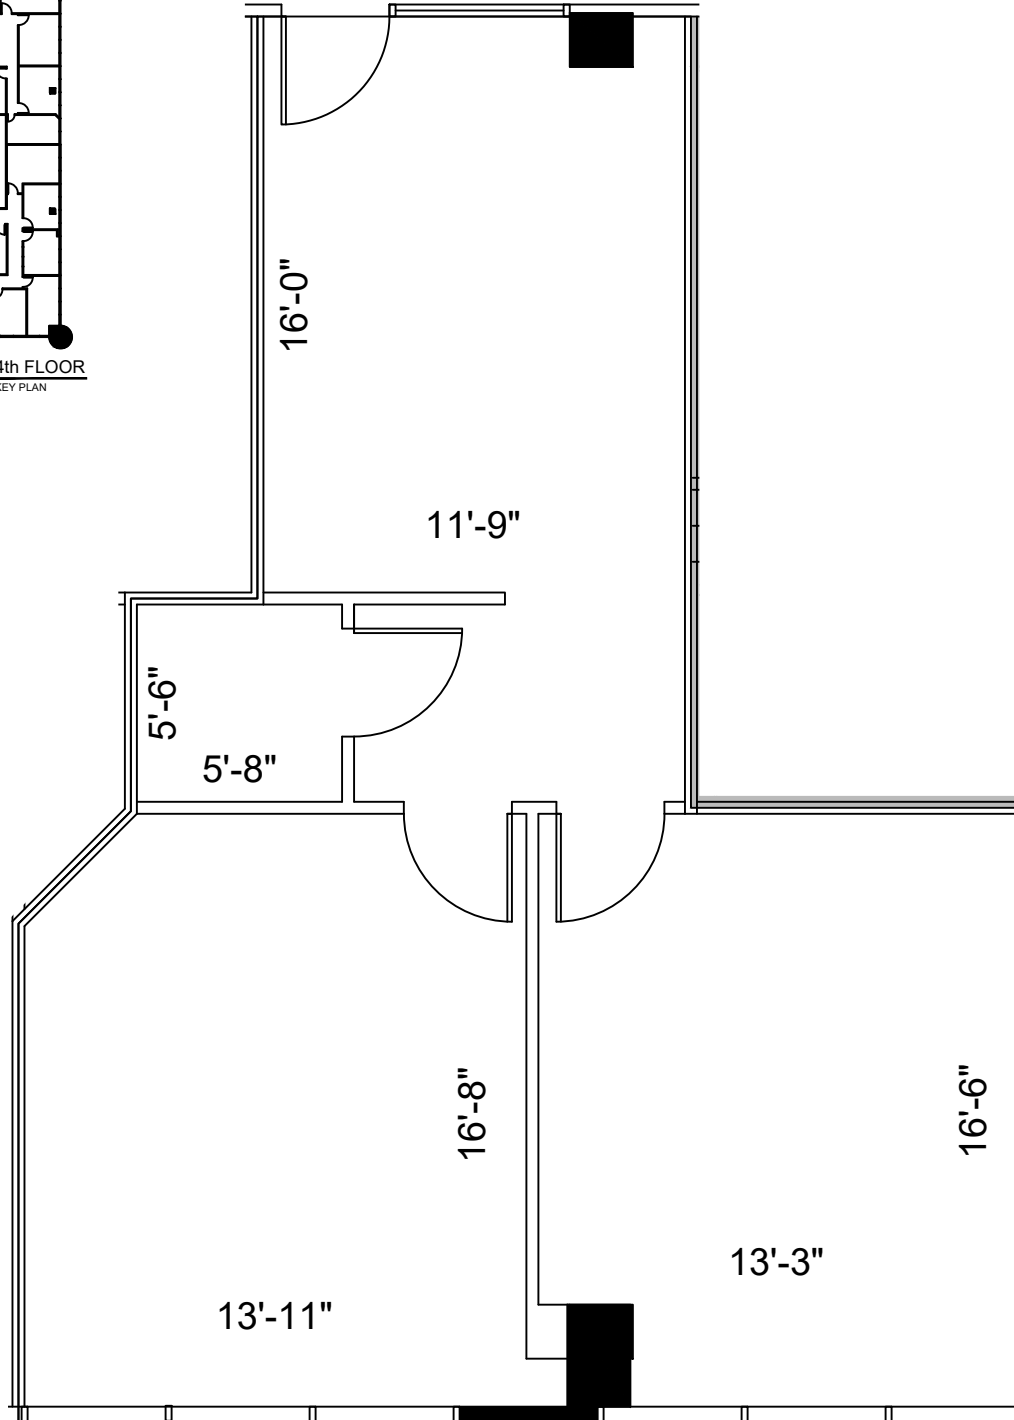

SUITE 425
874 NRA

1 FLOOR PLAN
SCALE: 3/16"=1'-0"

LEGEND

EXISTING WALLS	NEW WALLS	LOW DEMO WALLS
NEW RELOCATED DOOR	N/R	

ISSUE DATES

03-27-2023	ISSUE FOR REVIEW

652 - 11811 NORTH FREEWAY
11811 NORTH FREEWAY HOUSTON, TX 77060
SUITE 425

SHEET TITLE
EXISTING FLOOR PLAN

SHEET NUMBER
EX-1

FLOOR PLANS MAY NOT BE TO SCALE AND MAY NOT REFLECT EXISTING CONDITIONS AND SHALL NOT BE RELIED UPON AS SUCH THESE DRAWINGS ARE DESIGN INTENT AND ARE AN EXHIBIT TO THE LEASE