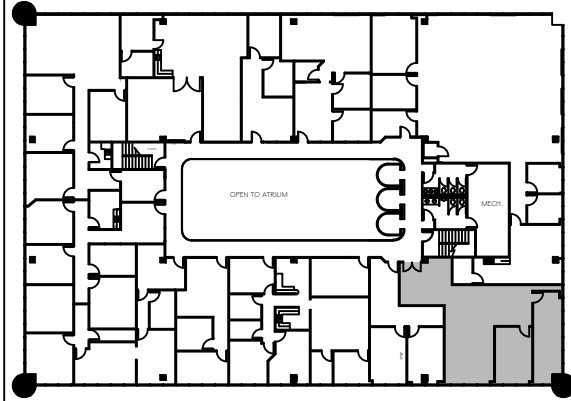

LEGEND			
EXISTING	NEW	LOW	DEMO
WALLS			
NEW/RELOCATED DOOR			

ISSUE DATES	
DATE	DESCRIPTION
03-27-2023	ISSUE FOR REVIEW

652 - 11811 NORTH FREEWAY
11811 NORTH FREEWAY HOUSTON, TX 77060
SUITE 601

SHEET TITLE
EXISTING FLOOR PLAN

SHEET NUMBER
EX-1

6th FLOOR
KEY PLAN

1 SUITE 601
1,599 NRA
FLOOR PLAN
SCALE: 1/8"=1'-0"

FLOOR PLANS MAY NOT BE TO SCALE AND MAY NOT REFLECT EXISTING CONDITIONS AND SHALL NOT BE RELIED UPON AS SUCH THESE DRAWINGS ARE DESIGN INTENT AND ARE AN EXHIBIT TO THE LEASE