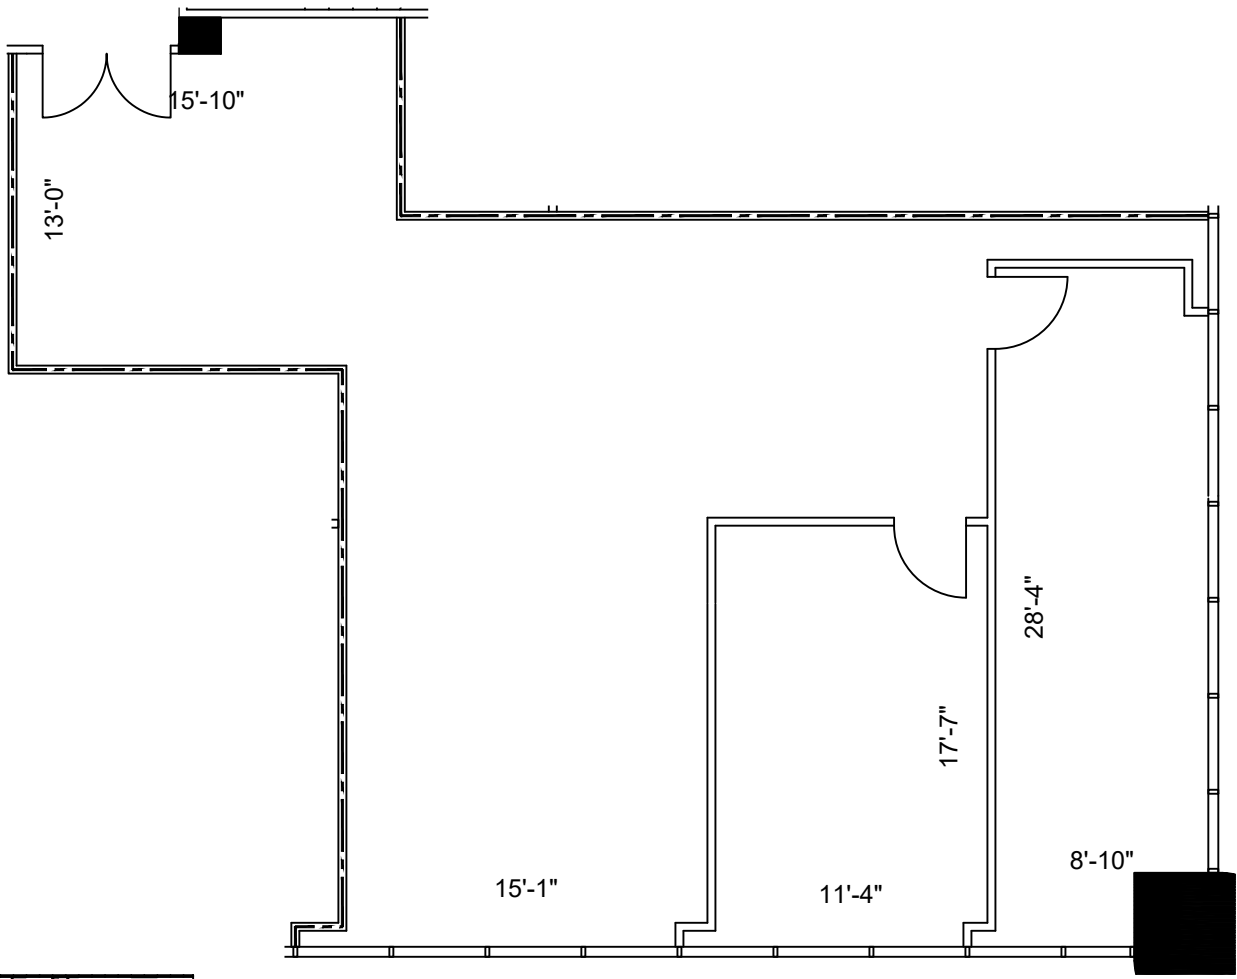

LEGEND			
EXISTING	NEW	LOW	DEMO
WALLS			
NEW/RELOCATED DOOR			

ISSUE DATES	
DATE	DESCRIPTION
03-27-2023	ISSUE FOR REVIEW

652 - 11811 NORTH FREEWAY
11811 NORTH FREEWAY HOUSTON, TX 77060
SUITE 601

SHEET TITLE
EXISTING FLOOR PLAN

SHEET NUMBER
EX-1

6th FLOOR
KEY PLAN

1 SUITE 601
1,599 NRA
FLOOR PLAN
SCALE: 1/8"=1'-0"

FLOOR PLANS MAY NOT BE TO SCALE AND MAY NOT REFLECT EXISTING CONDITIONS AND SHALL NOT BE RELIED UPON AS SUCH THESE DRAWINGS ARE DESIGN INTENT AND ARE AN EXHIBIT TO THE LEASE