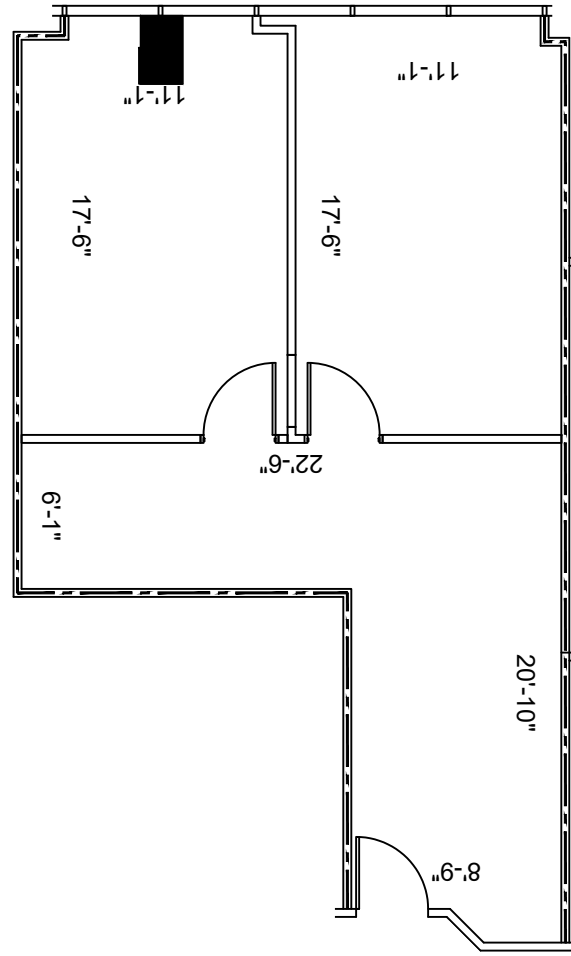

LEGEND			
EXISTING	NEW	LOW	DEMO
WALLS			
NEW/RELOCATED DOOR			

ISSUE DATES

DATE	DESCRIPTION
10-03-2021	ISSUE FOR REVIEW

652 - 11811 NORTH FREEWAY
11811 NORTH FREEWAY HOUSTON, TX 77060
SUITE 605

SHEET TITLE
EXISTING FLOOR PLAN

SHEET NUMBER
EX-1

6th FLOOR
KEY PLAN

1 SUITE 605
759 NRA
FLOOR PLAN
SCALE: 1/8"=1'-0"

FLOOR PLANS MAY NOT BE TO SCALE AND MAY NOT REFLECT EXISTING CONDITIONS AND SHALL NOT BE RELIED UPON AS SUCH THESE DRAWINGS ARE DESIGN INTENT AND ARE AN EXHIBIT TO THE LEASE