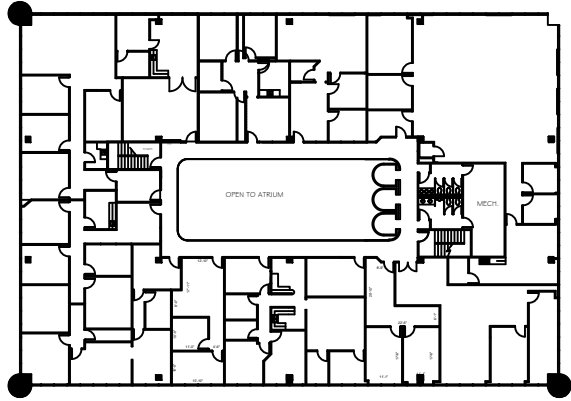

LEGEND			
EXISTING	NEW	LOW	DEMO
WALLS			
NEW/RELOCATED DOOR			

ISSUE DATES

DATE	DESCRIPTION
10-03-2021	ISSUE FOR REVIEW

652 - 11811 NORTH FREEWAY
11811 NORTH FREEWAY HOUSTON, TX 77060
SUITE 605

SHEET TITLE
EXISTING FLOOR PLAN

SHEET NUMBER
EX-1

6th FLOOR
KEY PLAN

1 SUITE 605
759 NRA
FLOOR PLAN
SCALE: 1/8"=1'-0"

FLOOR PLANS MAY NOT BE TO SCALE AND MAY NOT REFLECT EXISTING CONDITIONS AND SHALL NOT BE RELIED UPON AS SUCH THESE DRAWINGS ARE DESIGN INTENT AND ARE AN EXHIBIT TO THE LEASE