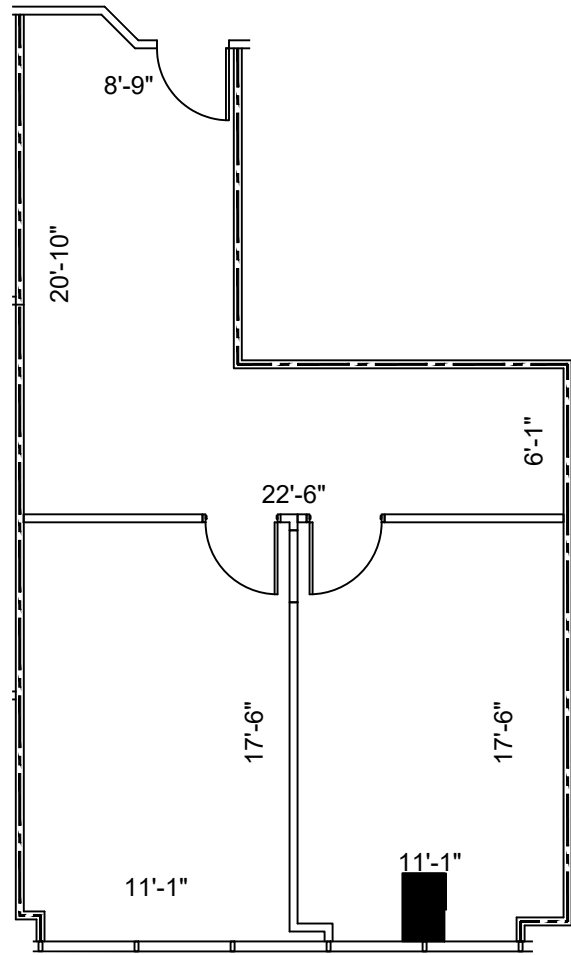

LEGEND			
EXISTING	NEW	LOW	DEMO
WALLS			
NEW/RELOCATED DOOR			

ISSUE DATES	
DATE	DESCRIPTION
03-27-2023	ISSUE FOR REVIEW

652 - 11811 NORTH FREEWAY
11811 NORTH FREEWAY HOUSTON, TX 77060
SUITE 605

SHEET TITLE
EXISTING PLAN

SHEET NUMBER
EX-1

6th FLOOR
KEY PLAN

1 **SUITE 605**
759 NRA
FLOOR PLAN
SCALE: 1/8"=1'-0"

FLOOR PLANS MAY NOT BE TO SCALE AND MAY NOT REFLECT EXISTING CONDITIONS AND SHALL NOT BE RELIED UPON AS SUCH THESE DRAWINGS ARE DESIGN INTENT AND ARE AN EXHIBIT TO THE LEASE