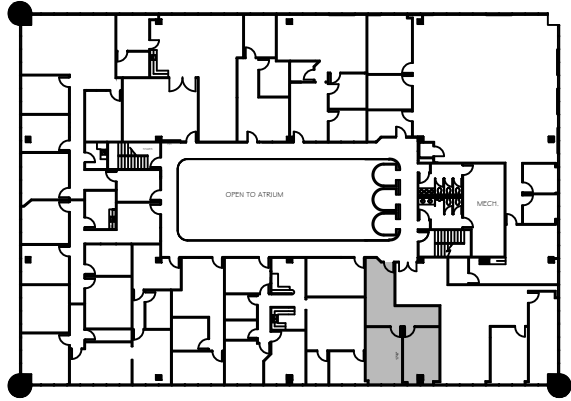

LEGEND			
EXISTING	NEW	LOW	DEMO
WALLS			
NEW/RELOCATED DOOR			

ISSUE DATES	
DATE	DESCRIPTION
03-27-2023	ISSUE FOR REVIEW

652 - 11811 NORTH FREEWAY
11811 NORTH FREEWAY HOUSTON, TX 77060
SUITE 605

SHEET TITLE
EXISTING PLAN

SHEET NUMBER
EX-1

6th FLOOR
KEY PLAN

1 **SUITE 605**
759 NRA
FLOOR PLAN
SCALE: 1/8"=1'-0"

FLOOR PLANS MAY NOT BE TO SCALE AND MAY NOT REFLECT EXISTING CONDITIONS AND SHALL NOT BE RELIED UPON AS SUCH THESE DRAWINGS ARE DESIGN INTENT AND ARE AN EXHIBIT TO THE LEASE