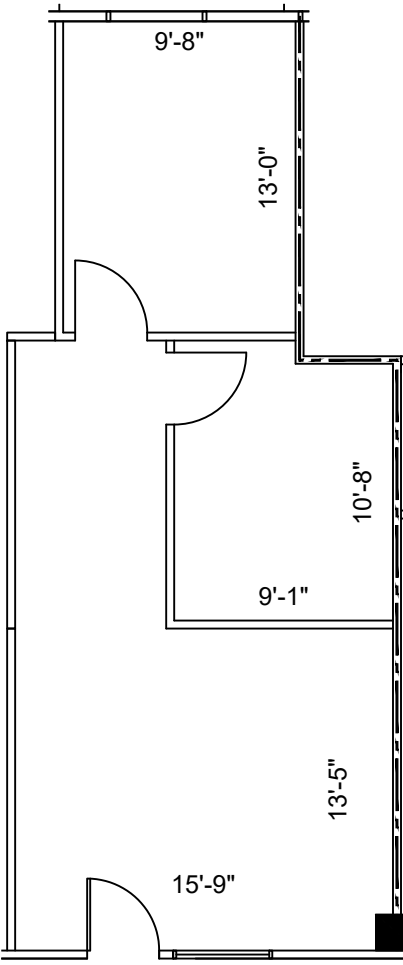

LEGEND			
EXISTING WALLS	NEW WALLS	LOW DEMO WALLS	DEMOWALLS
NEWIRELOCATED DOOR	N/R		

ISSUE DATES	
03-27-2023	ISSUE FOR REVIEW

652 - 11811 NORTH FREEWAY
11811 NORTH FREEWAY HOUSTON, TX 77060
SUITE 628

SHEET TITLE
EXISTING FLOOR PLAN

SHEET NUMBER
EX-1

6th FLOOR
KEY PLAN

SUITE 628
638 NRA
1 FLOOR PLAN
SCALE: 1/8"=1'-0"

FLOOR PLANS MAY NOT BE TO SCALE AND MAY NOT REFLECT EXISTING CONDITIONS AND SHALL NOT BE RELIED UPON AS SUCH THESE DRAWINGS ARE DESIGN INTENT AND ARE AN EXHIBIT TO THE LEASE