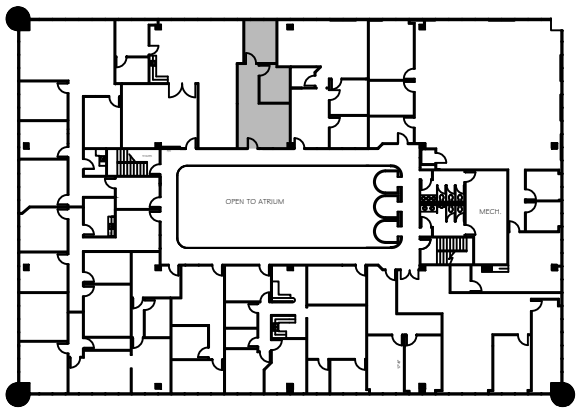

LEGEND			
EXISTING WALLS	NEW WALLS	LOW DEMO WALLS	DEMOWALLS
NEWIRELOCATED DOOR	N/R		

ISSUE DATES	
03-27-2023	ISSUE FOR REVIEW

652 - 11811 NORTH FREEWAY
11811 NORTH FREEWAY HOUSTON, TX 77060
SUITE 628

SHEET TITLE
EXISTING FLOOR PLAN

SHEET NUMBER
EX-1

6th FLOOR
KEY PLAN

SUITE 628
638 NRA
1 FLOOR PLAN
SCALE: 1/8"=1'-0"

FLOOR PLANS MAY NOT BE TO SCALE AND MAY NOT REFLECT EXISTING CONDITIONS AND SHALL NOT BE RELIED UPON AS SUCH THESE DRAWINGS ARE DESIGN INTENT AND ARE AN EXHIBIT TO THE LEASE