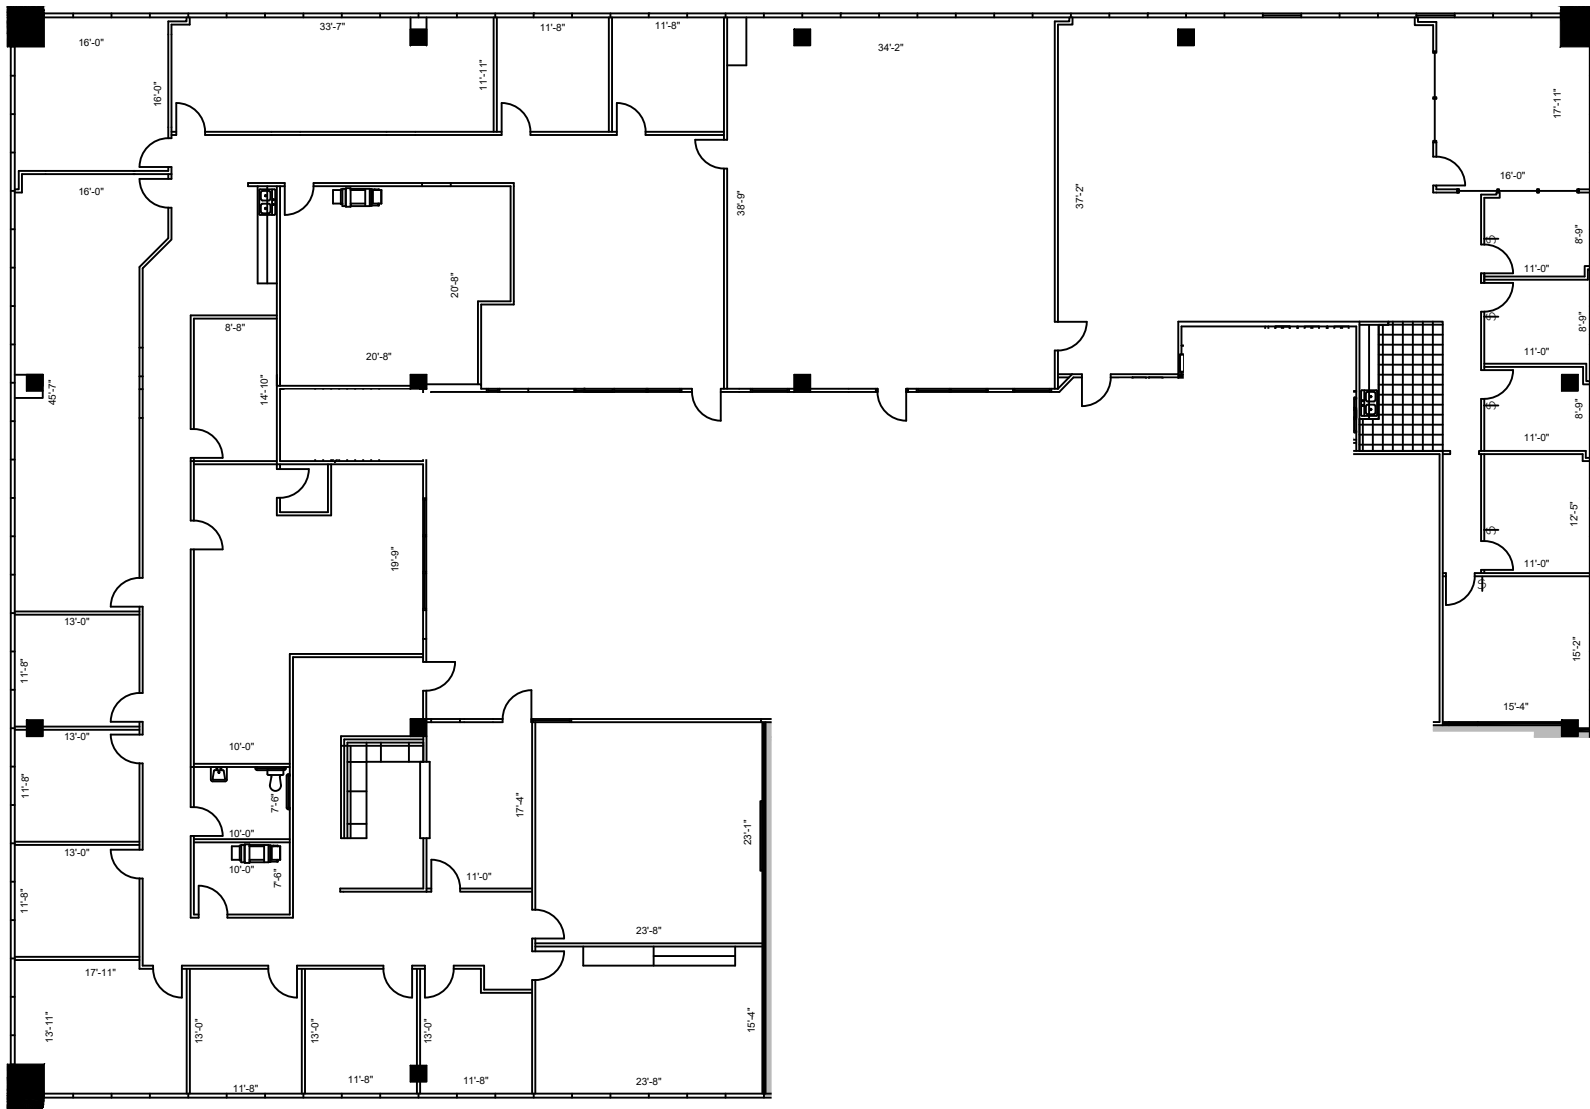

LEGEND			
EXISTING WALLS	NEW WALLS	EXISTING LOW DEMO	NEW LOW DEMO
EXISTING DOORS	NEW DOORS	EXISTING RELOCATED DOORS	NEW RELOCATED DOORS

ISSUE DATES	
03-27-2023	ISSUE FOR REVIEW

11811 NORTH FREEWAY
11811 NORTH FREEWAY
HOUSTON, TX 77060
SUITE 810

PROJECT:	11811 NORTH FREEWAY
PLOT SCALE:	1/8" = 1'-0"
CHECKED BY:	WM
FILE NAME:	11811 NORTH FREEWAY
SHEET TITLE:	EXISTING FLOOR PLAN
SHEET NUMBER:	EX-1

8th FLOOR
KEY PLAN

1 FLOOR PLAN
SCALE: NONE

FLOOR PLANS MAY NOT BE TO SCALE AND MAY NOT REFLECT EXISTING CONDITIONS AND SHALL NOT BE RELIED UPON AS SUCH THESE DRAWINGS ARE DESIGN INTENT AND ARE AN EXHIBIT TO THE LEASE