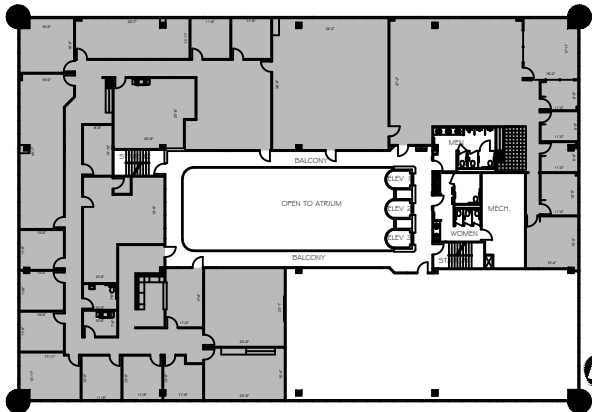

LEGEND			
EXISTING WALLS	NEW WALLS	EXISTING LOW DEMO	NEW LOW DEMO
EXISTING DOORS	NEW DOORS	EXISTING RELOCATED DOORS	NEW RELOCATED DOORS

ISSUE DATES	
03-27-2023	ISSUE FOR REVIEW

11811 NORTH FREEWAY
11811 NORTH FREEWAY
HOUSTON, TX 77060
SUITE 810

PROJECT:	11811 NORTH FREEWAY
PLOT SCALE:	1/8" = 1'-0"
CHECKED BY:	WM
FILE NAME:	11811 NORTH FREEWAY
SHEET TITLE:	EXISTING FLOOR PLAN
SHEET NUMBER:	EX-1

8th FLOOR
KEY PLAN

1 FLOOR PLAN
SCALE: NONE

FLOOR PLANS MAY NOT BE TO SCALE AND MAY NOT REFLECT EXISTING CONDITIONS AND SHALL NOT BE RELIED UPON AS SUCH THESE DRAWINGS ARE DESIGN INTENT AND ARE AN EXHIBIT TO THE LEASE