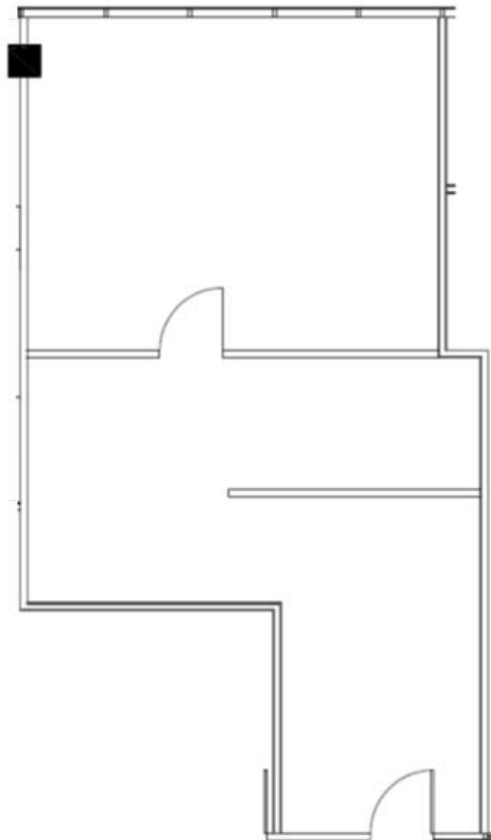

## Suite 255

Approximately 813 Rentable Square Feet