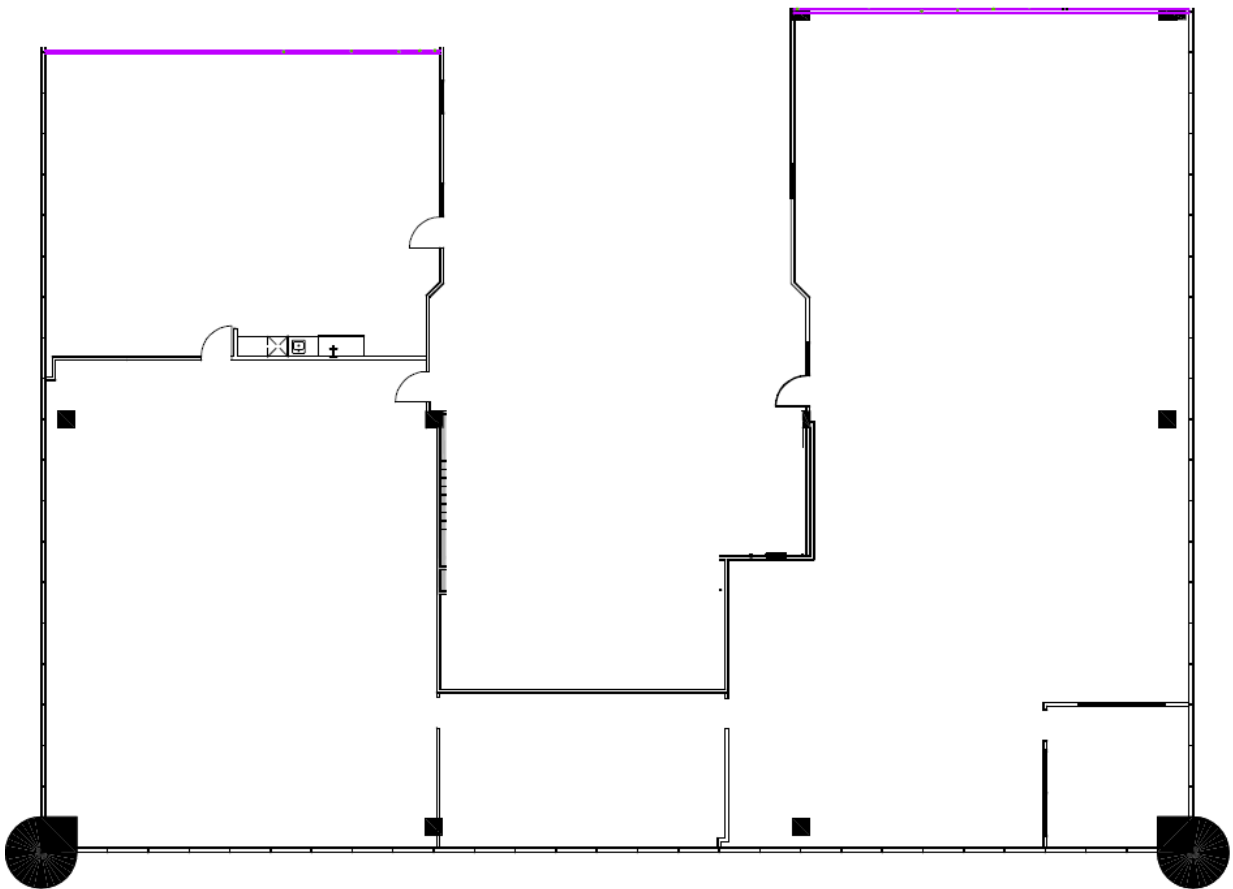

HARTMAN

11811 North Freeway

Houston, TX 77060

Suite #720

Approximately 7,714 Rentable Square Feet

SPACE AVAILABLE

For more lease information contact us:

713-467-2222