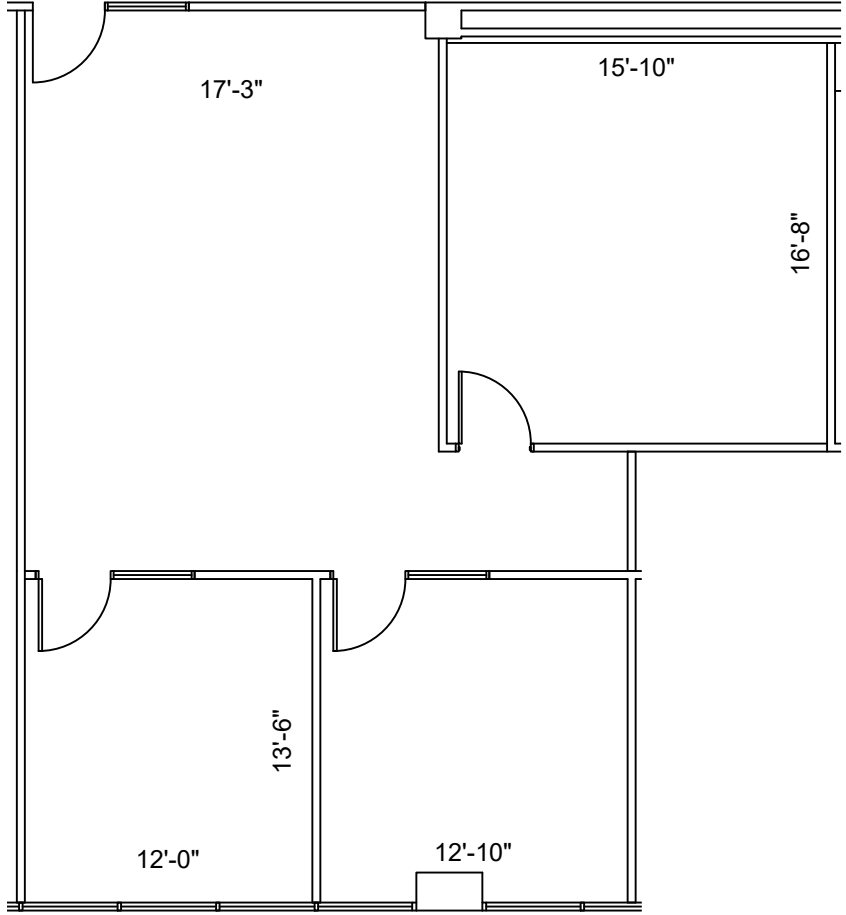

LEGEND			
EXISTING	NEW	LOW	DEMO
WALLS			
NEW/RELOCATED DOOR			

ISSUE DATES	
DATE	DESCRIPTION
03-28-2023	ISSUE FOR REVIEW

NORTHBELT ATRIUM II
 15355 W. VANTAGE PKWY, HOUSTON, TX. 77032
 SUITE 107

PROJECT:	654NORTHBELT ATRIUM II
PLLOT SCALE:	1/8" = 1'-0"
CHECKED BY:	WM
FILE NAME:	654NORTHBELT ATRIUM II
SHEET TITLE:	EXISTING PLAN
SHEET NUMBER:	EX-1

1st FLOOR
 KEY PLAN

1 **FLOOR PLAN**
 SCALE: 1/8"=1'-0"

FLOOR PLANS MAY NOT BE TO SCALE AND MAY NOT REFLECT EXISTING CONDITIONS AND SHALL NOT BE RELIED UPON AS SUCH THESE DRAWINGS ARE DESIGN INTENT AND ARE AN EXHIBIT TO THE LEASE