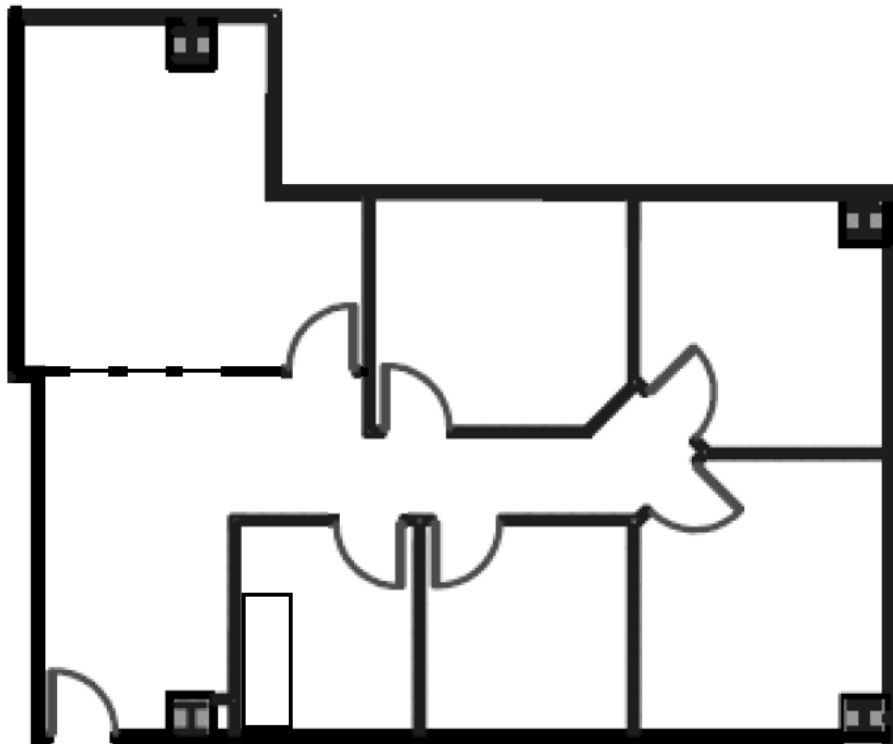

## Suite # 330

Approximately 1,229 Rentable Square Feet