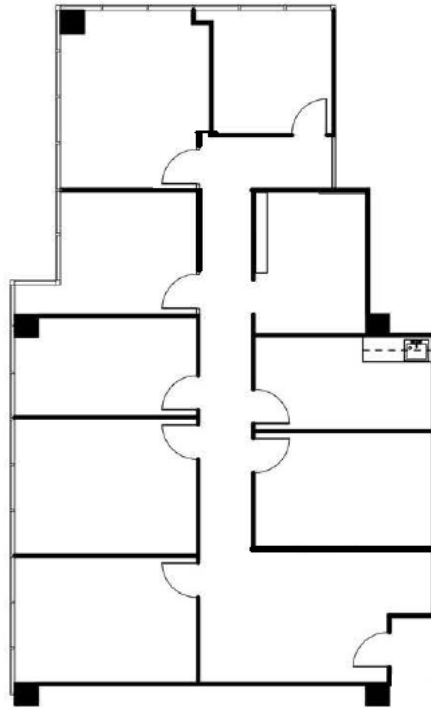

North Central Plaza I 12655 N. Central Expy

Suite 335

Approximately 2,126 Rentable Square Feet

SPACE AVAILABLE

For more lease information contact us:

972-788-4988

www.hi-reit.com