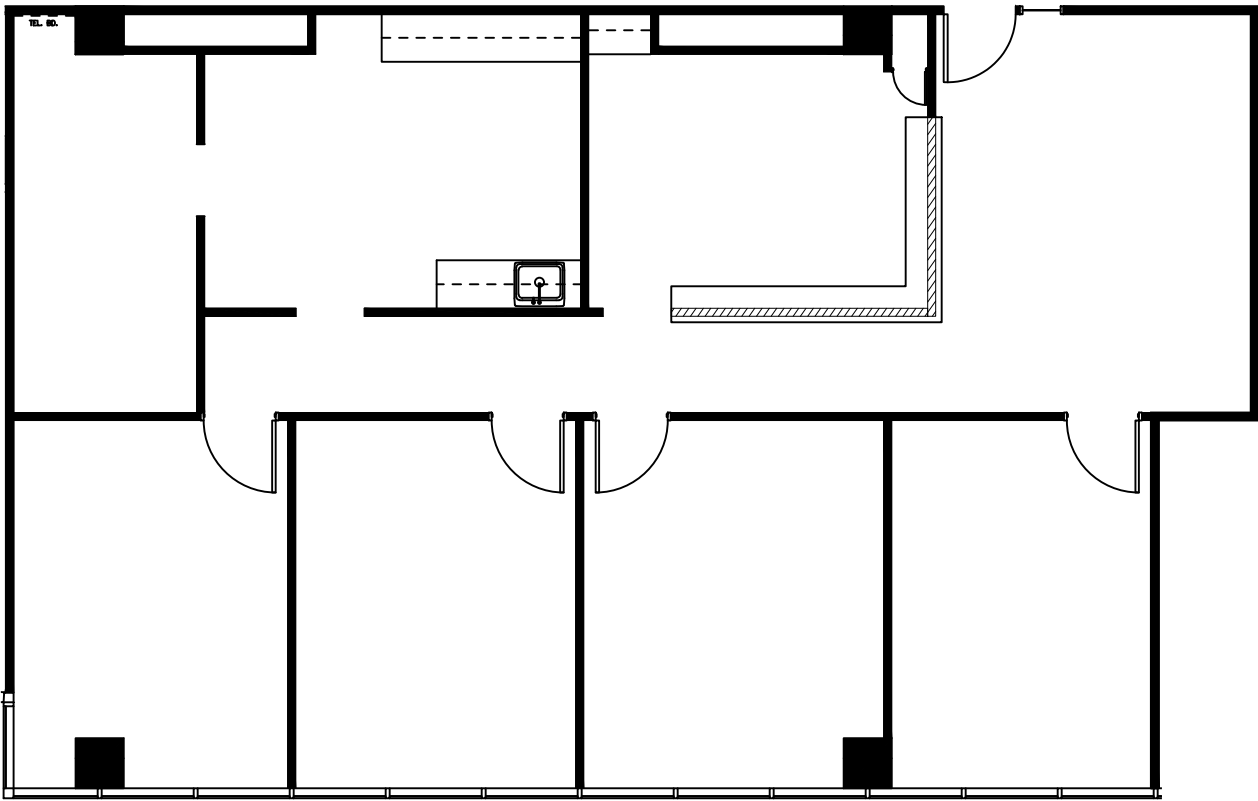

LEGEND

EXISTING WALLS	NEW WALLS	LOW DEMO WALLS
NEW RELOCATED DOOR	N/A	

ISSUE DATES

NO.	DATE	REVISION
1	06-17-2020	ISSUING REVIEW

NORTH CENTRAL PLAZA
12655 N. CENTRAL EXPWAY, DALLAS, TX, 75243
SUITE 710

SHEET TITLE
EXISTING PLAN

SHEET NUMBER
EX-1

NORTH
7th FLOOR
KEY PLAN

1 FLOOR PLAN
SCALE: 1/8"=1'-0"

FLOOR PLANS MAY NOT BE TO SCALE AND MAY NOT REFLECT EXISTING CONDITIONS AND SHALL NOT BE RELIED UPON AS SUCH