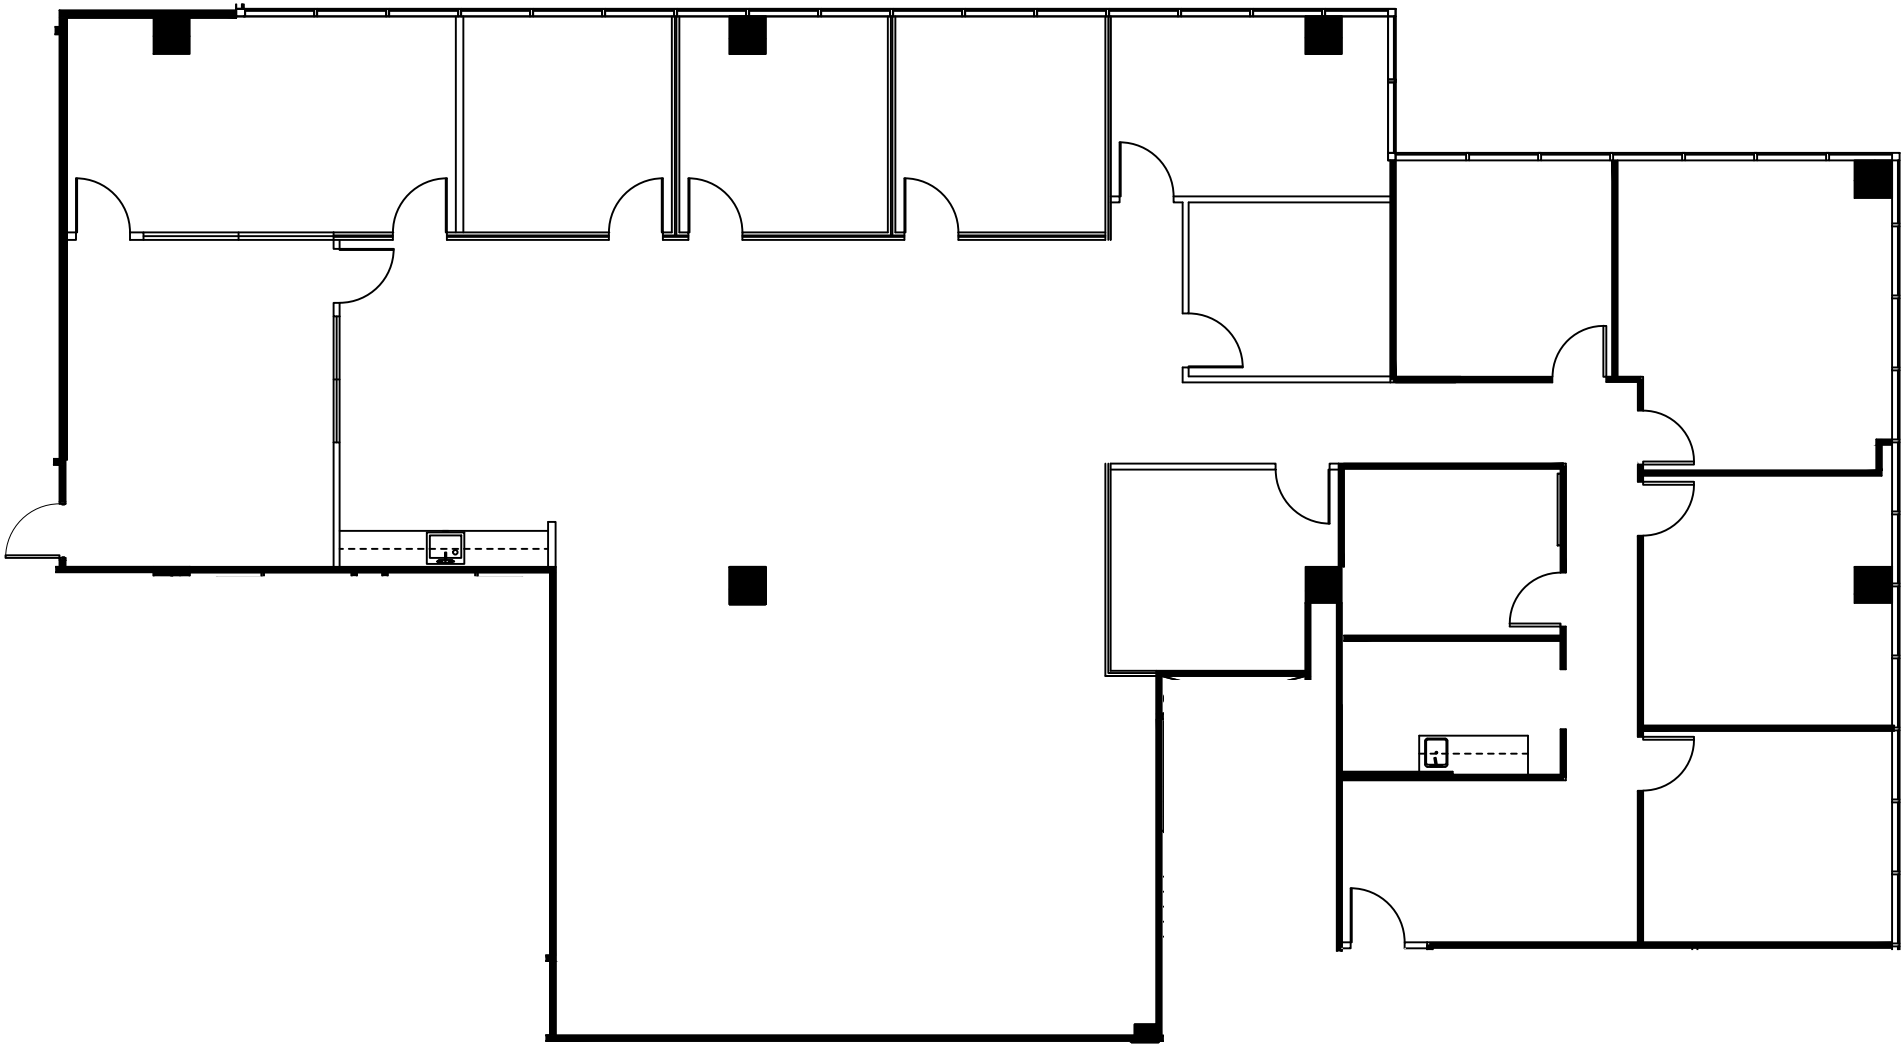

LEGEND		
EXISTING	NEW	DEMO
PARTITIONS		
NEW/RELOCATED DOOR		

ISSUE DATES		
NO.	DATE	REVISION
1	02-26-2020	ISSUING REVIEW

NORTH CENTRAL PLAZA
12665 N. CENTRAL EXPWAY DALLAS, TX 75243
SUITE 810

SHEET TITLE
EXISTING PLAN

SHEET NUMBER
EX-1

8th FLOOR
KEY PLAN

1 SUITE 810
4,578 NRA
FLOOR PLAN
SCALE: 3/32"=1'-0"

FLOOR PLANS MAY NOT BE TO SCALE AND MAY NOT REFLECT EXISTING CONDITIONS AND SHALL NOT BE RELIED UPON AS SUCH THESE DRAWINGS ARE DESIGN INTENT AND ARE AN EXHIBIT TO THE LEASE