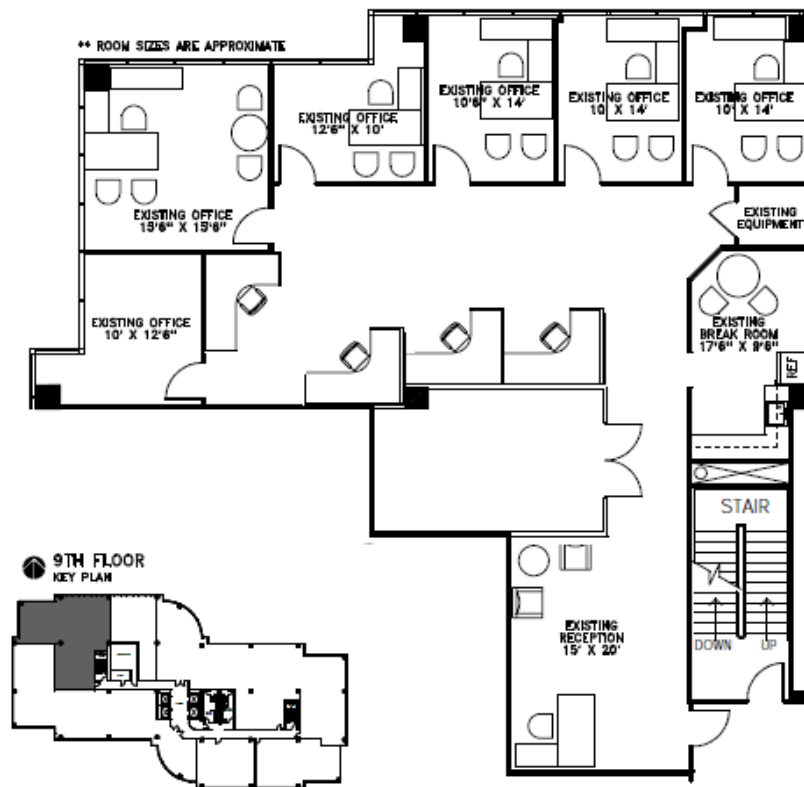

HARTMAN

North Central Plaza I

12655 N. Central Expwy

Suite 930 – 2,891 sf

SPACE AVAILABLE

For more information call

972-788-4988

www.hi-reit.com