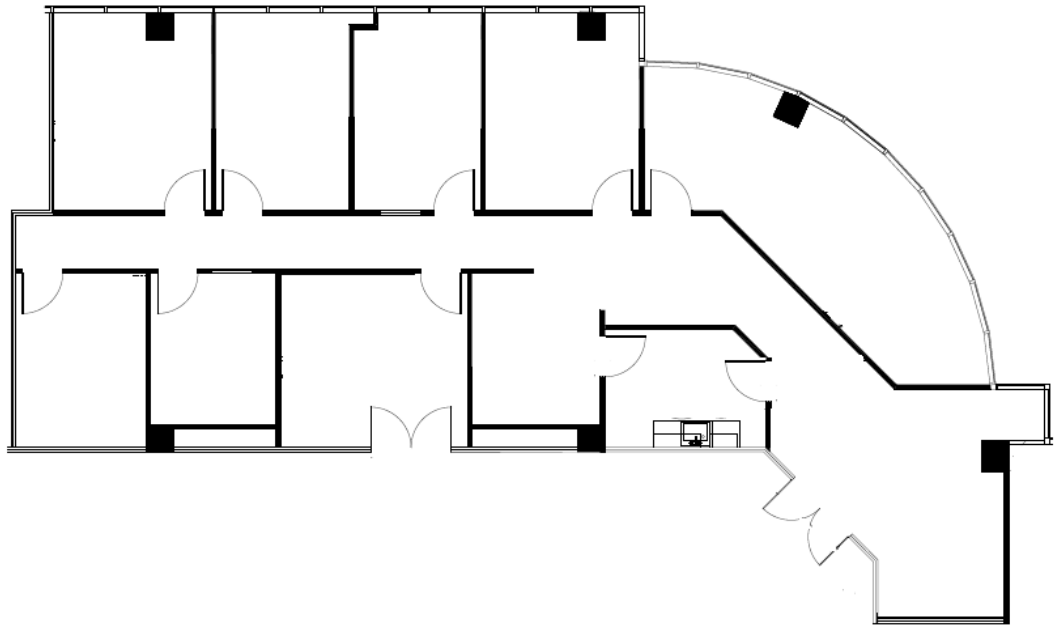

North Central Plaza I

12655 N. Central Expy

Suite 1016

Approximately 2,552 Rentable Square Feet

SPACE AVAILABLE

For more lease information contact us:

972-788-4988

www.hi-reit.com