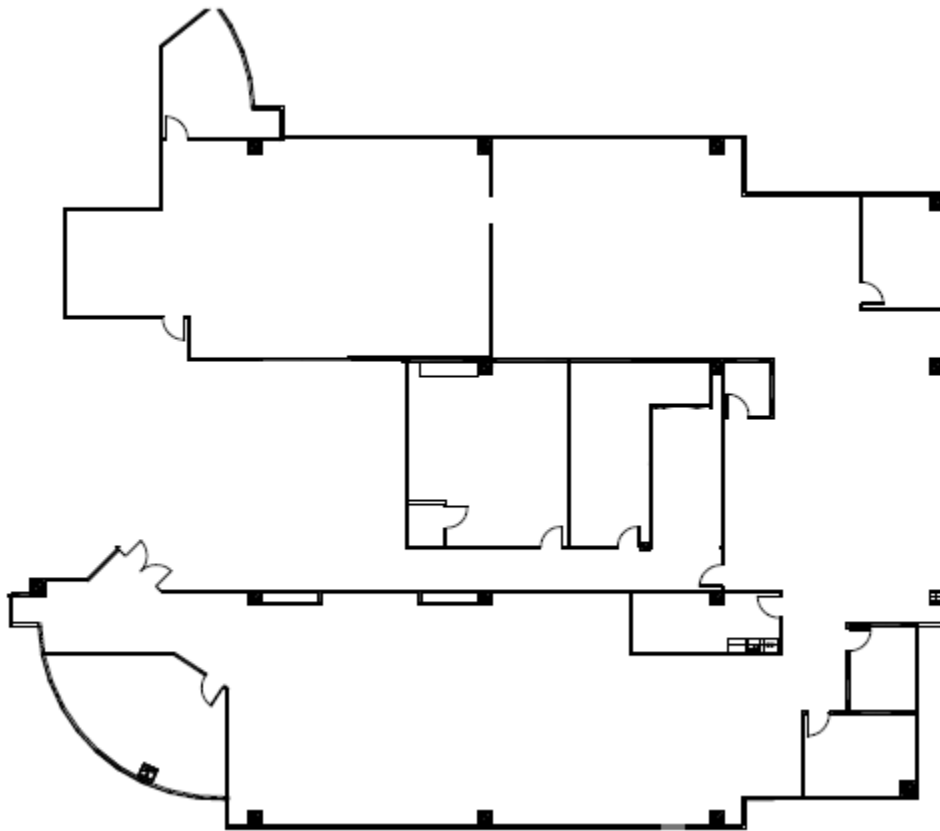

HARTMAN

North Central Plaza I 12655 N. Central Expwy

Suite 410

Approximately 10,521 Rentable Square Feet

SPACE AVAILABLE

For more information call

972-788-4988

www.hi-reit.com