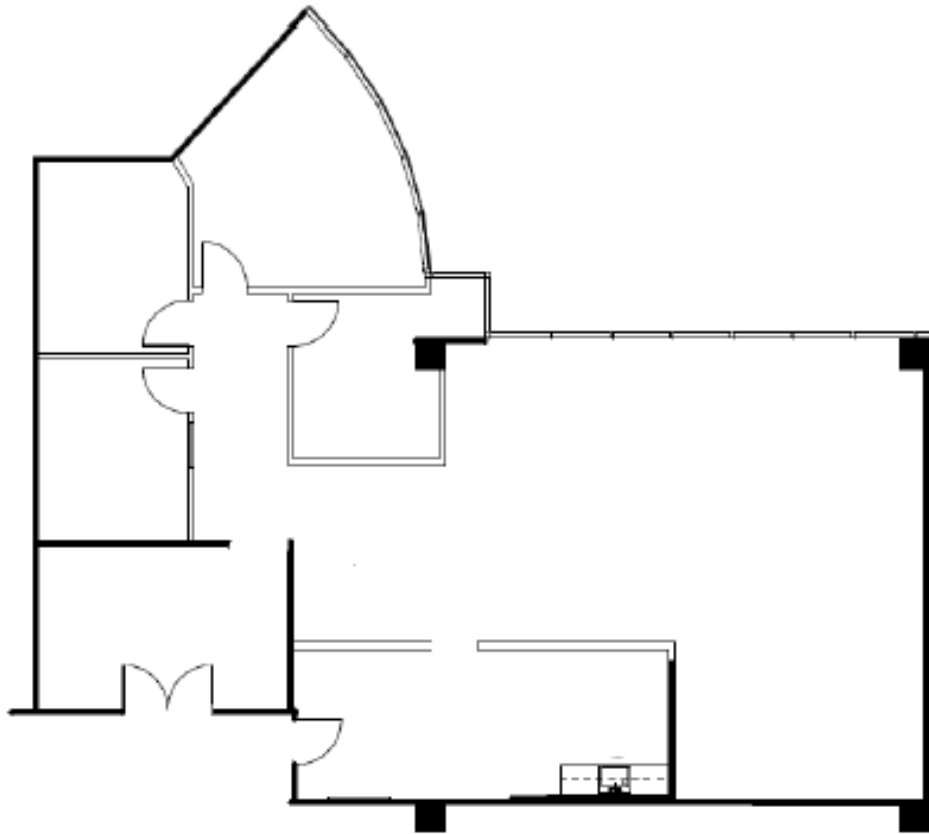

HARTMAN

North Central Plaza I 12655 N. Central Expy

Suite 730 – 2,500 rsf

SPACE AVAILABLE

For more information call

972-788-4988

www.hi-reit.com