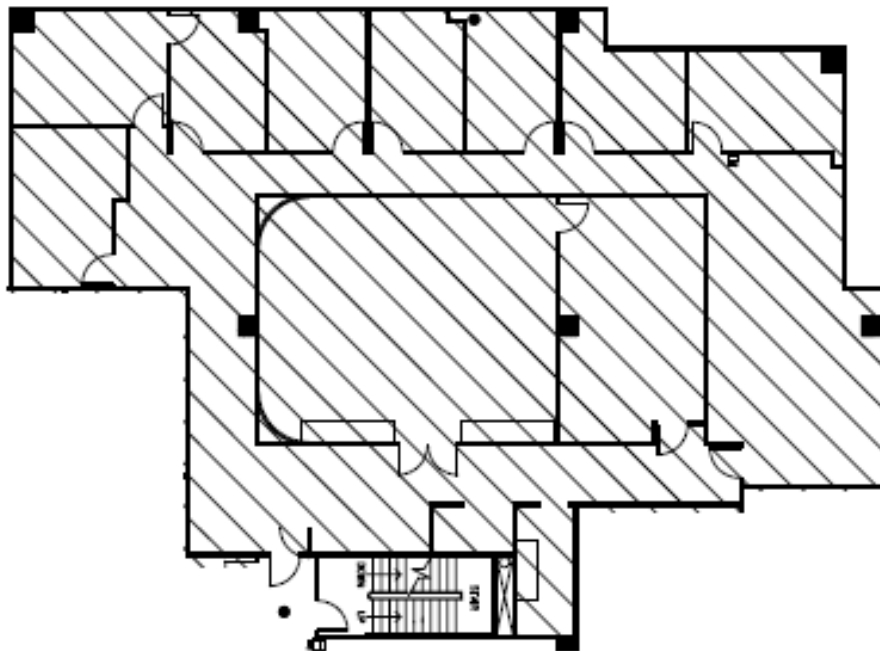

North Central Plaza I

12655 N. Central Expy

Suite 550

Approximately 5,369 Rentable Square Feet

SPACE AVAILABLE

For more lease information contact us:

972-788-4988

www.hi-reit.com