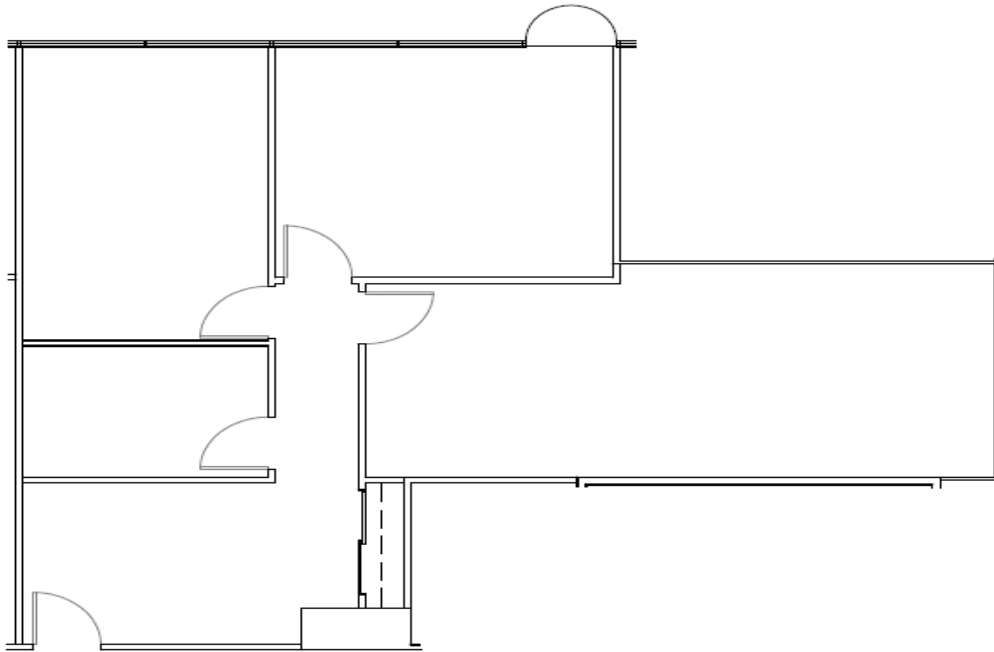

HARTMAN

Regency Square

7211 Regency Square Blvd

Suite 219

Approximately 1,223 Rentable Square Feet

SPACE AVAILABLE

For more lease information contact us:

713-467-2222