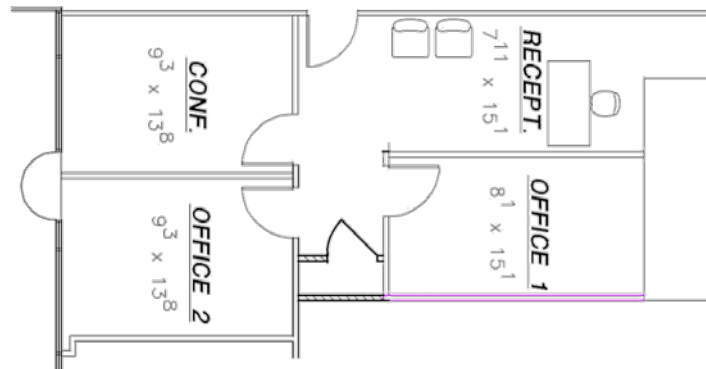

Regency Square

7211 Regency Square Blvd

Suite #240

Approximately 749 Rentable Square Feet

SPACE AVAILABLE

For more lease information contact us:

713-467-2222
www.hi-reit.com