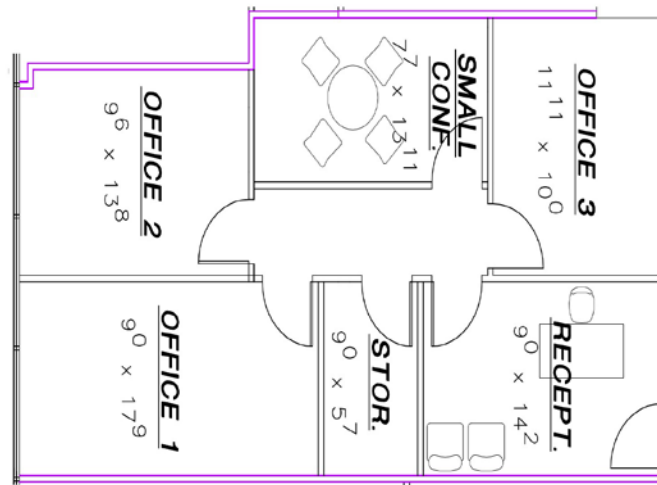

Regency Square

7211 Regency Square Blvd

Suite #280

Approximately 959 Rentable Square Feet

SPACE AVAILABLE

For more lease information contact us:

713-467-2222
www.hi-reit.com