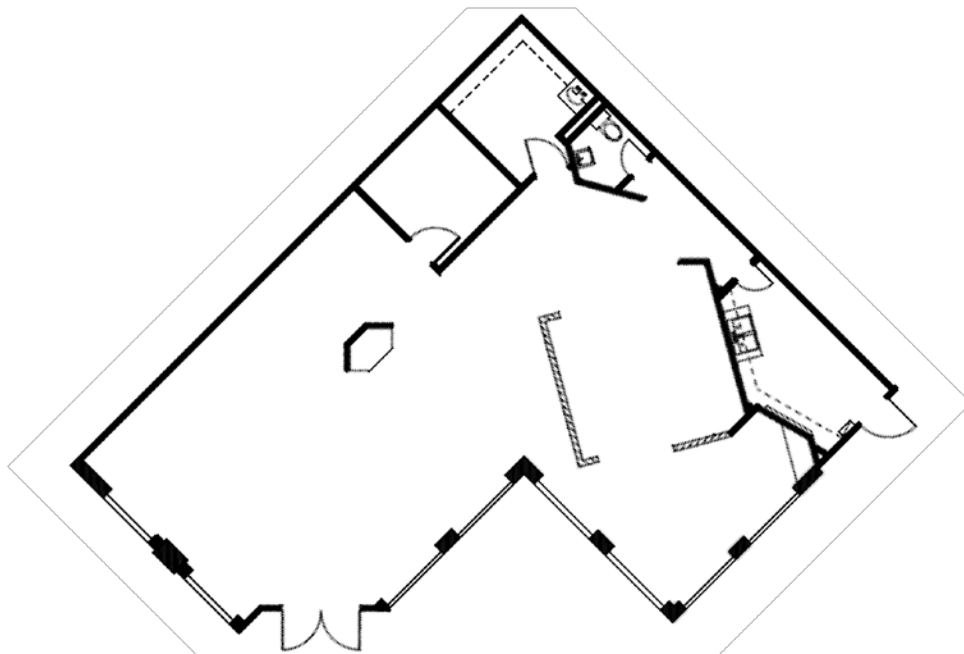

Promenade SC

500, 670-980 N. Coit Rd 75080

Suite 2350

Approximately 1604 Rentable Square Feet

SPACE AVAILABLE

For more lease information contact us:

972-778-4988

www.hi-reit.com