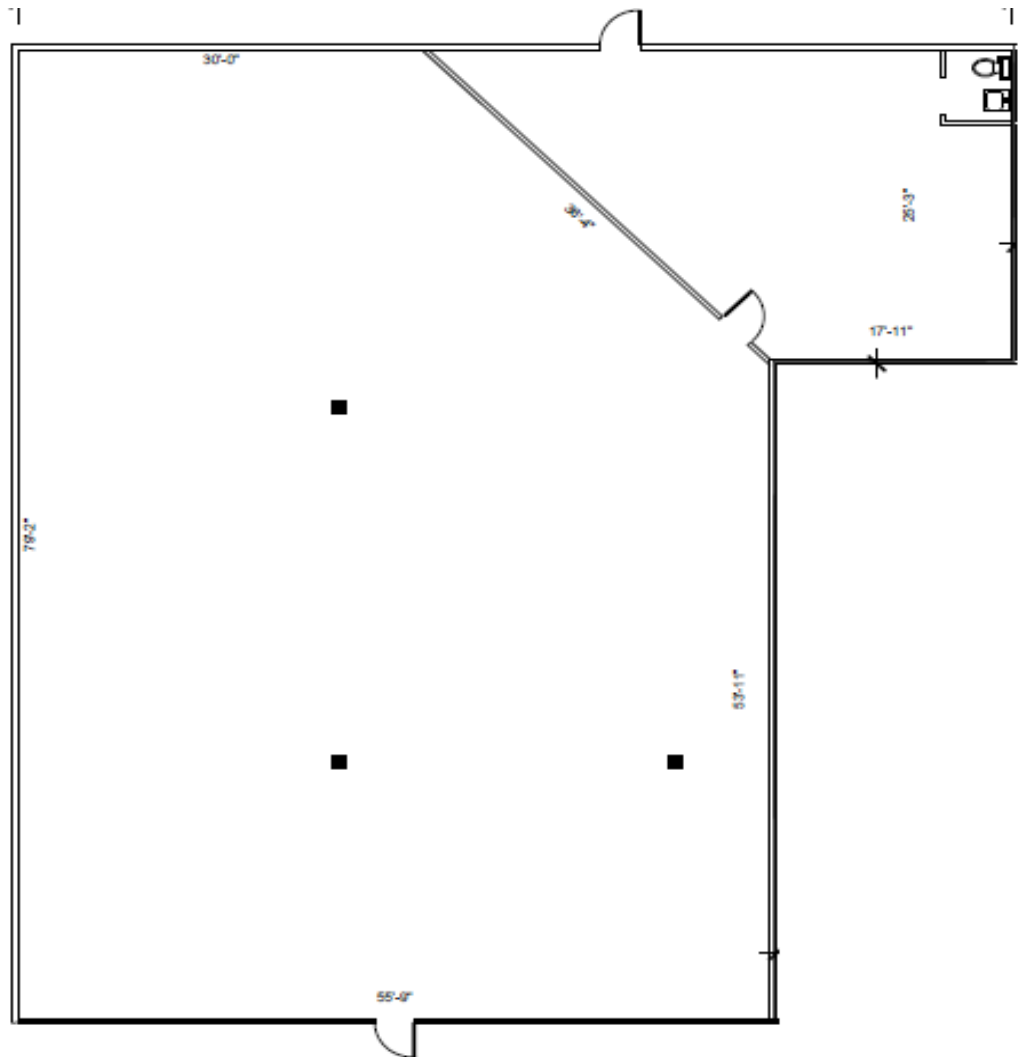

NORTHEAST SQUARE

6 – 8 Uvalde Road | Houston, TX | 77015

Suite # 14A

Approximately 4,573 Rentable Square Feet

SPACE AVAILABLE

For more lease information contact us:
713-467-2222 | www.hi-reit.com

HARTMAN