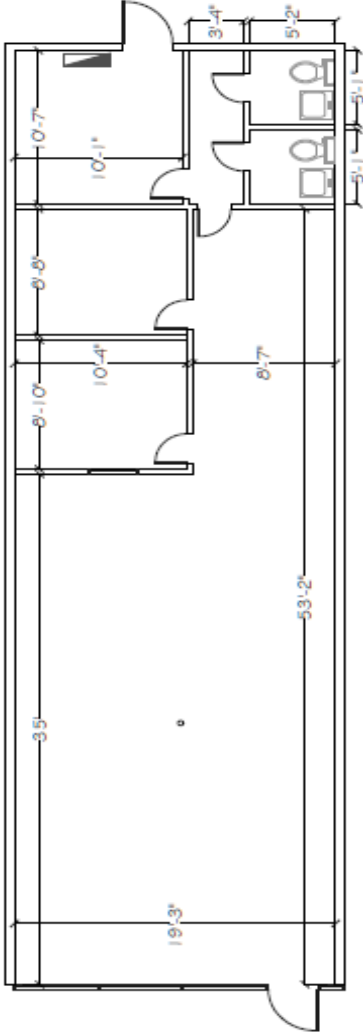

NORTHEAST SQUARE

6 – 16 Uvalde Road | Houston, TX | 77015

Suite # 16E

Approximately 1,273 Rentable Square Feet

SPACE AVAILABLE

For more lease information contact us:
713-467-2222 | www.hi-reit.com