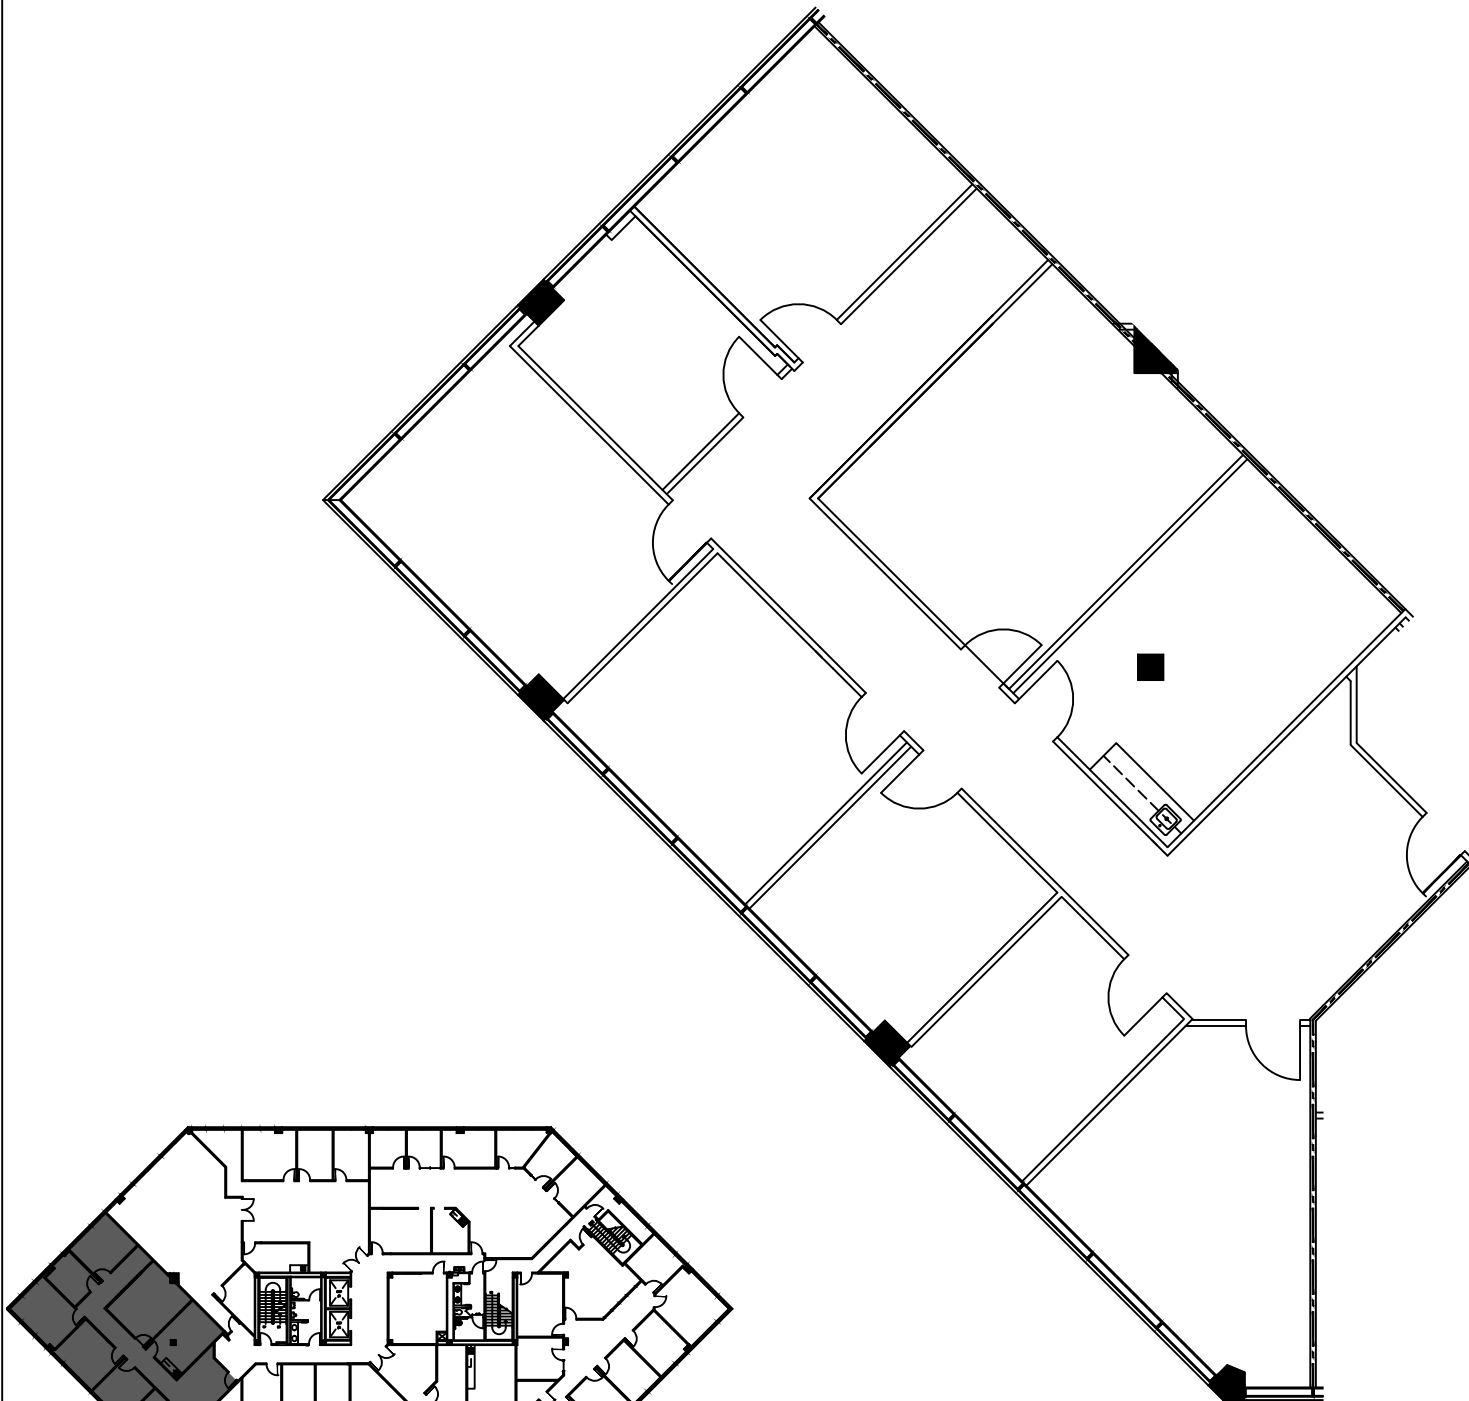

LEGEND

EXISTING WALLS	NEW WALLS	NEW RELOCATED DOOR	NEW LOW DEMO	NEW DEMO

ISSUE DATES

1	01-11-2022	ISSUING REVIEW

CORNERSTONE TOWER
3707 FM 1960 HOUSTON, TX 77014
SUITE 240

SHEET TITLE
EXISTING PLAN

SHEET NUMBER

EX-1

2nd FLOOR
KEY PLAN

1 FLOOR PLAN
SCALE: 3/32"=1'-0"