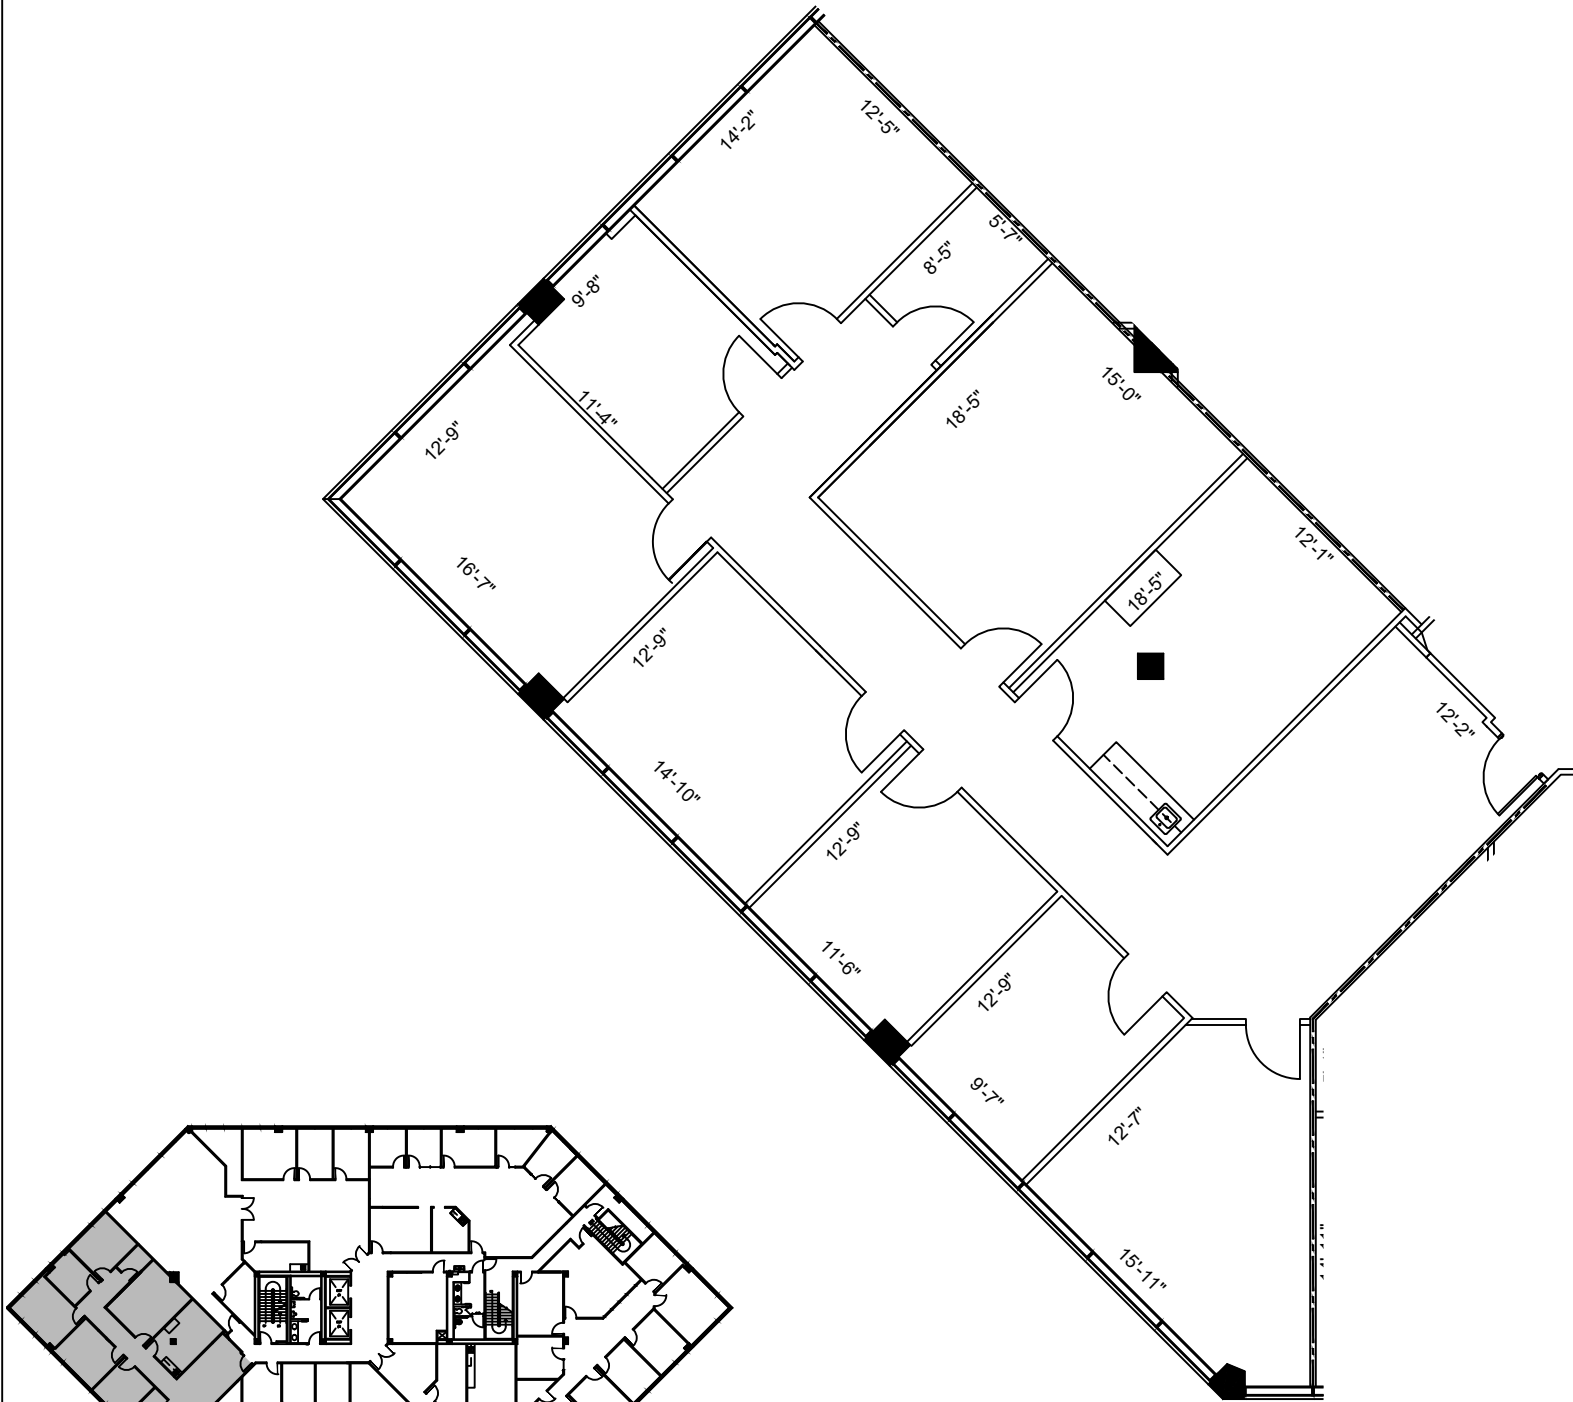

LEGEND			
EXISTING WALLS	NEW WALLS	LOW DEMO WALLS	DEMOLITION WALLS
EXISTING DOORS	NEW DOORS	RELOCATED DOORS	NEW RELOCATED DOORS

ISSUE DATES	
03-29-2023	ISSUE FOR REVIEW

**CORNERSTONE TOWER**  
 3707 FM 1960 HOUSTON, TX 77014  
 SUITE 240

PROJECT:	888CORNERSTONE TOWER
PLOTTED SCALE:	3/32"=1'-0"
CHECKED BY:	WM
FILE NAME:	888CORNERSTONE TOWER
SHEET TITLE	
EXISTING PLAN	
SHEET NUMBER	
EX-1	

**2nd FLOOR**  
 KEY PLAN

**1 FLOOR PLAN**  
 SCALE: 3/32"=1'-0"

FLOOR PLANS MAY NOT BE TO SCALE AND MAY NOT REFLECT EXISTING CONDITIONS AND SHALL NOT BE RELIED UPON AS SUCH THESE DRAWINGS ARE DESIGN INTENT AND ARE AN EXHIBIT TO THE LEASE