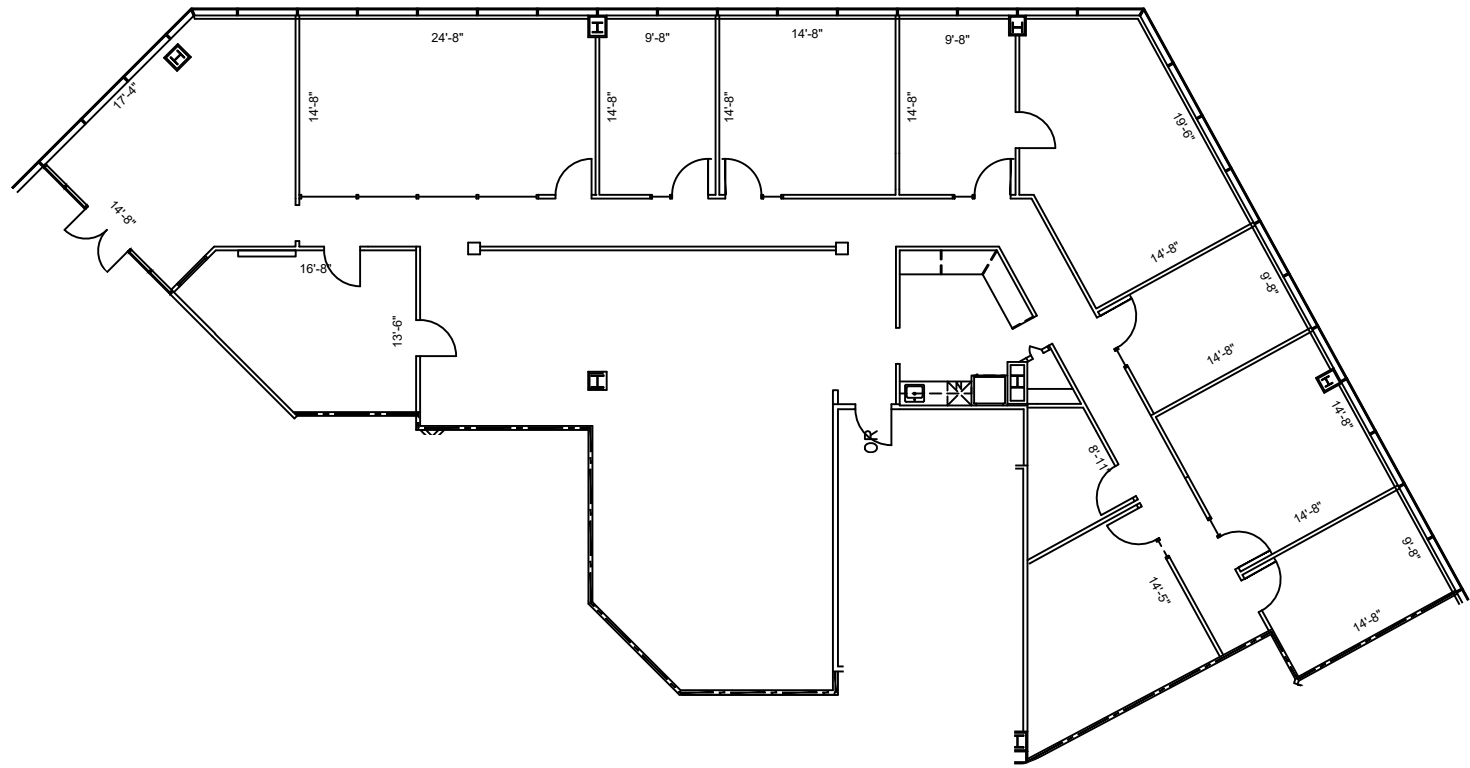

LEGEND			
EXISTING	NEW	LOW	DEMO
WALLS	---	---	---
NEW/RELOCATED DOOR	NRA		

ISSUE DATES	
DATE	DESCRIPTION
02-02-2023	ISSUE FOR REVIEW

NORTHCHASE CENTER
14550 TORREY CHASE
HOUSTON, TX 77014
SUITE 465

SHEET TITLE
EXISTING PLAN

SHEET NUMBER
EX-1

4th FLOOR
KEY PLAN

SUITE 465
5,143 NRA

1 FLOOR PLAN
SCALE: 1/16"=1'-0"

FLOOR PLANS MAY NOT BE TO SCALE AND MAY NOT REFLECT EXISTING CONDITIONS AND SHALL NOT BE RELIED UPON AS SUCH THESE DRAWINGS ARE DESIGN INTENT AND ARE AN EXHIBIT TO THE LEASE