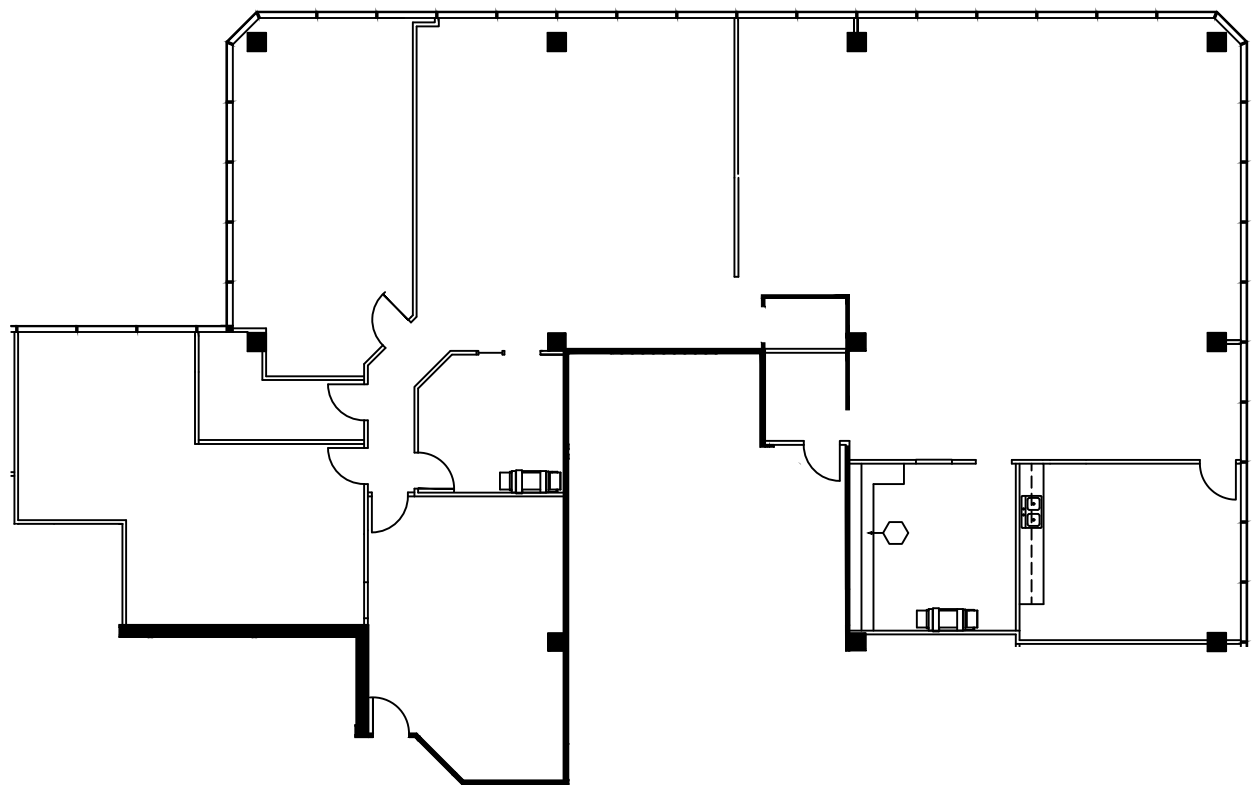

LEGEND

EXISTING WALLS	NEW WALLS	LOW DEMO WALLS	NEW RELOCATED DOOR

ISSUE DATES

NO.	DATE	REVISION
1	07-27-2020	ISSUING REVIEW

616 FM 1960 WEST
616 FM 1960 HOUSTON, TX 77090
SUITE 335

SUITE 335
5,133 NRA

1 FLOOR PLAN
SCALE: 1/16"=1'-0"

SHEET TITLE
EXISTING PLAN

SHEET NUMBER
EX-1

FLOOR PLANS MAY NOT BE TO SCALE AND MAY NOT REFLECT EXISTING CONDITIONS AND SHALL NOT BE RELIED UPON AS SUCH THESE DRAWINGS ARE DESIGN INTENT AND ARE AN EXHIBIT TO THE LEASE