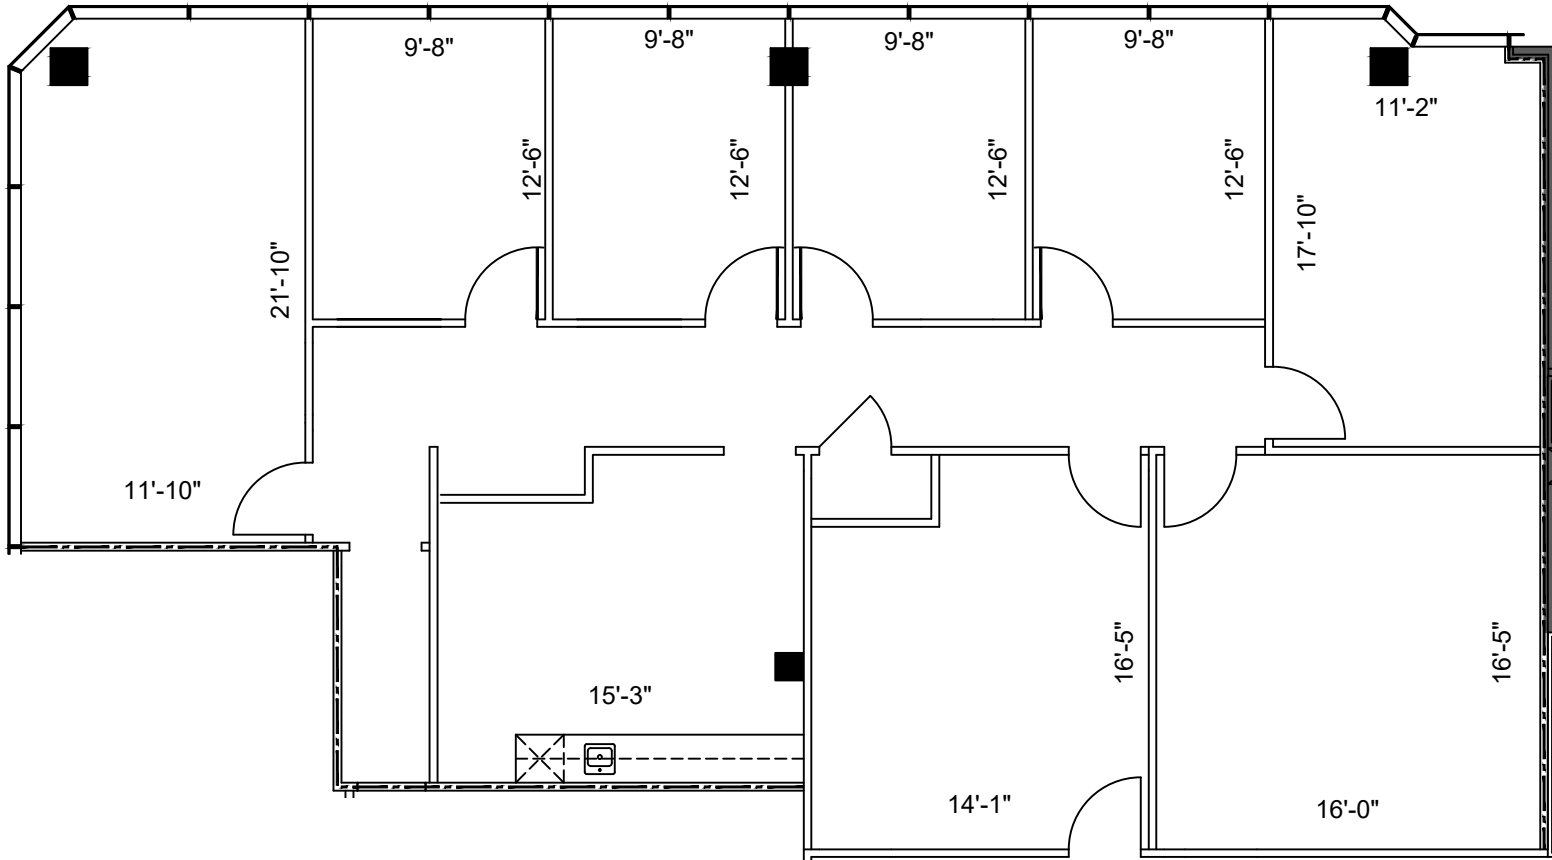

LEGEND

EXISTING WALLS	NEW WALLS	NEW LOW DEMO WALLS
NEW/RELOCATED DOOR	N/A	

ISSUE DATES

1	03-09-2021	LEADING REVIEW

616 FM 1960 WEST
616 FM 1960 WEST, HOUSTON, TX 77090
SUITE 750

SHEET TITLE
EXISTING
PLAN

SHEET NUMBER
EX-1

7th FLOOR
KEY PLAN

1 FLOOR PLAN
SCALE: 1/8"=1'-0"