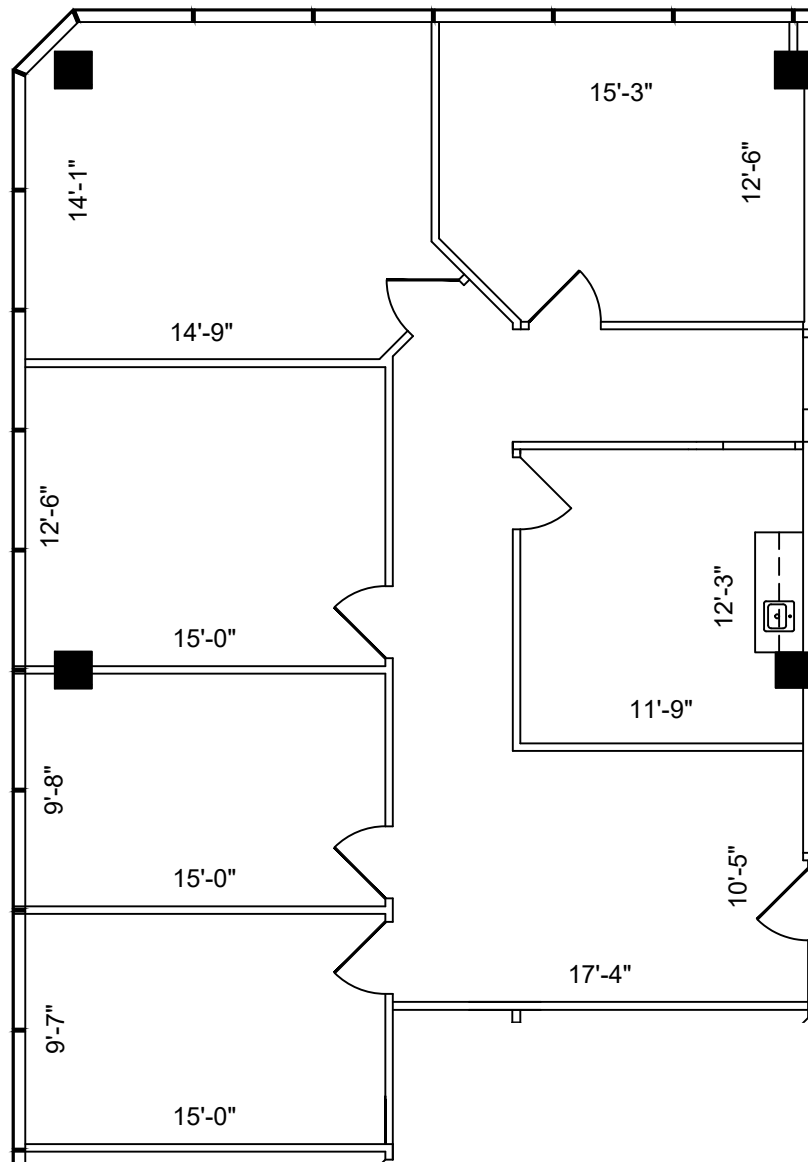

ISSUE DATES

ISSUE DATE	ISSUE TYPE
03-30-2023	ISSUE REVIEW

616 FM 1960 WEST
616 FM 1960 HOUSTON, TX 77090
SUITE 290

SHEET TITLE
EXISTING PLAN

SHEET NUMBER
EX-1

SUITE 290
1,699 NRA

FLOOR PLAN

SCALE: 1/8"=1'-0"