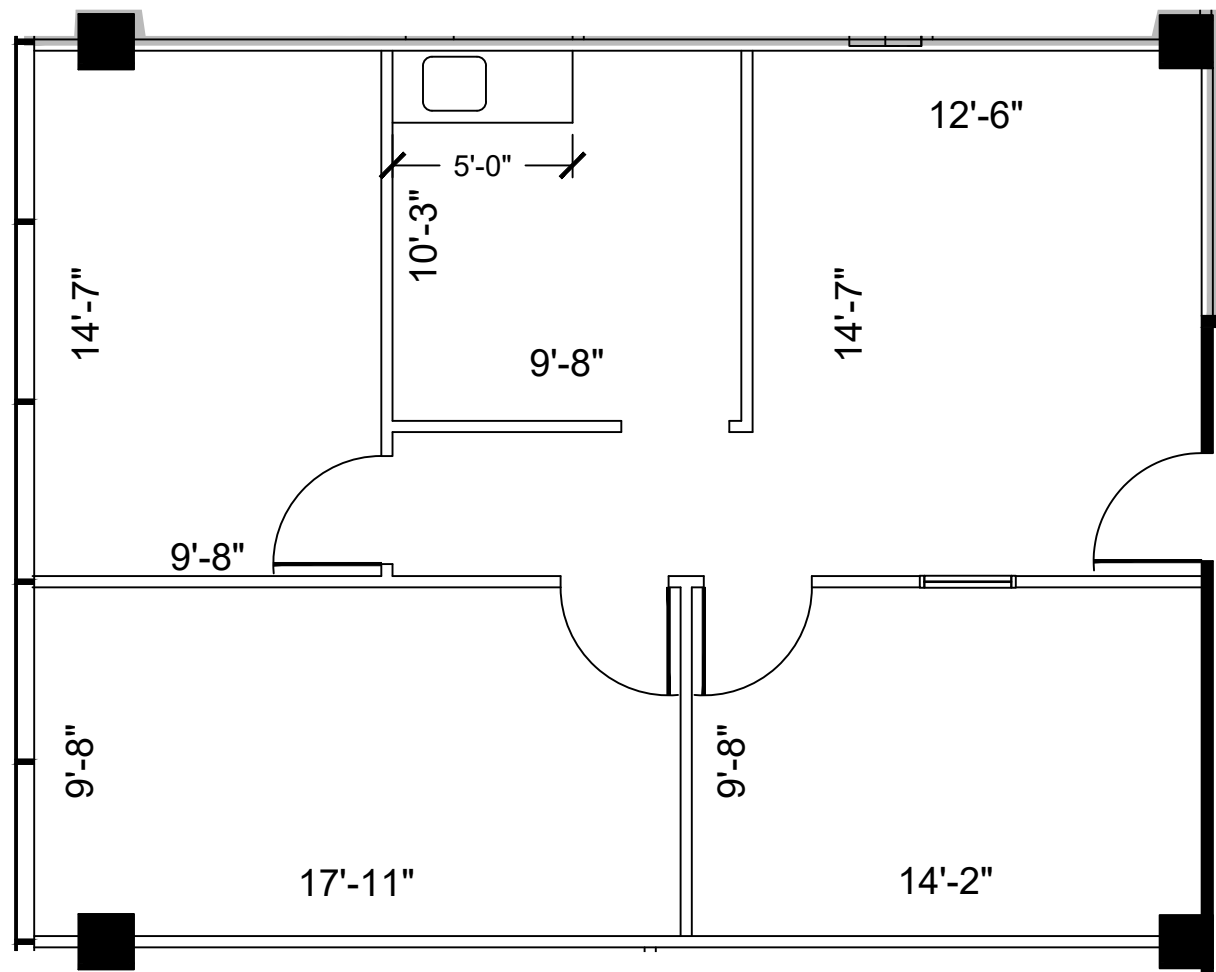

LEGEND			
EXISTING	NEW	LOW	DEMO
WALLS			
NEW/RELOCATED DOOR			

ISSUE DATES

DATE	DESCRIPTION
03-30-2023	ISSUE FOR REVIEW

616 FM 1960 WEST
616 FM 1960 HOUSTON, TX 77090
SUITE 330

SHEET TITLE
EXISTING PLAN

SHEET NUMBER
EX-1

SUITE 330
952 NRA

1 FLOOR PLAN
SCALE: 3/16"=1'-0"

FLOOR PLANS MAY NOT BE TO SCALE AND MAY NOT REFLECT EXISTING CONDITIONS AND SHALL NOT BE RELIED UPON AS SUCH THESE DRAWINGS ARE DESIGN INTENT AND ARE AN EXHIBIT TO THE LEASE