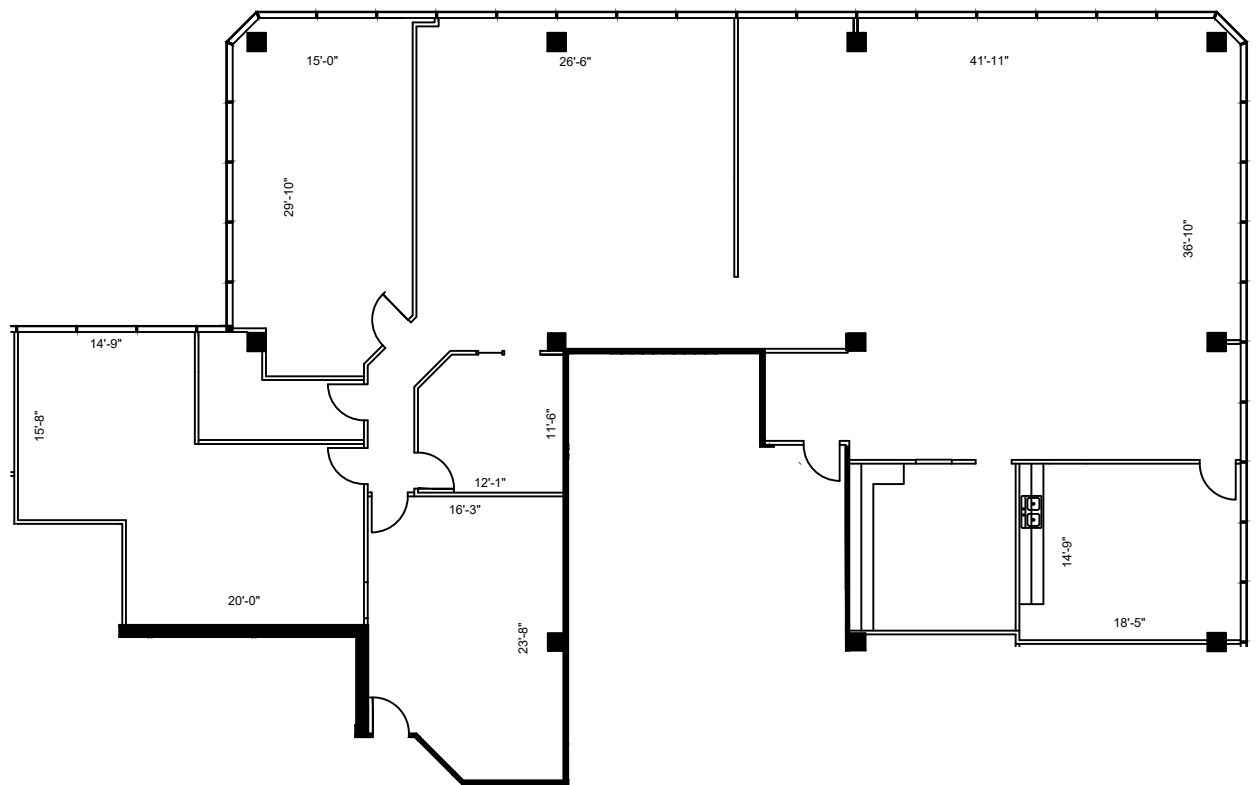

LEGEND			
EXISTING	NEW	LOW	DEM
WALLS			
NEW/RELOCATED DOOR			

ISSUE DATES	
DATE	DESCRIPTION
03-30-2023	ISSUE FOR REVIEW

616 FM 1960 WEST
 616 FM 1960 HOUSTON, TX 77090
 SUITE 335

PROJECT:	616 FM 1960 WEST
PLATT SCALE:	1/16" = 1'-0"
CHECKED BY:	WM
FILE NAME:	616 FM 1960 WEST
SHEET TITLE:	EXISTING FLOOR PLAN
SHEET NUMBER:	EX-1

SUITE 335
5,133 NRA

1 FLOOR PLAN
 SCALE: 1/16"=1'-0"

FLOOR PLANS MAY NOT BE TO SCALE AND MAY NOT REFLECT EXISTING CONDITIONS AND SHALL NOT BE RELIED UPON AS SUCH THESE DRAWINGS ARE DESIGN INTENT AND ARE AN EXHIBIT TO THE LEASE