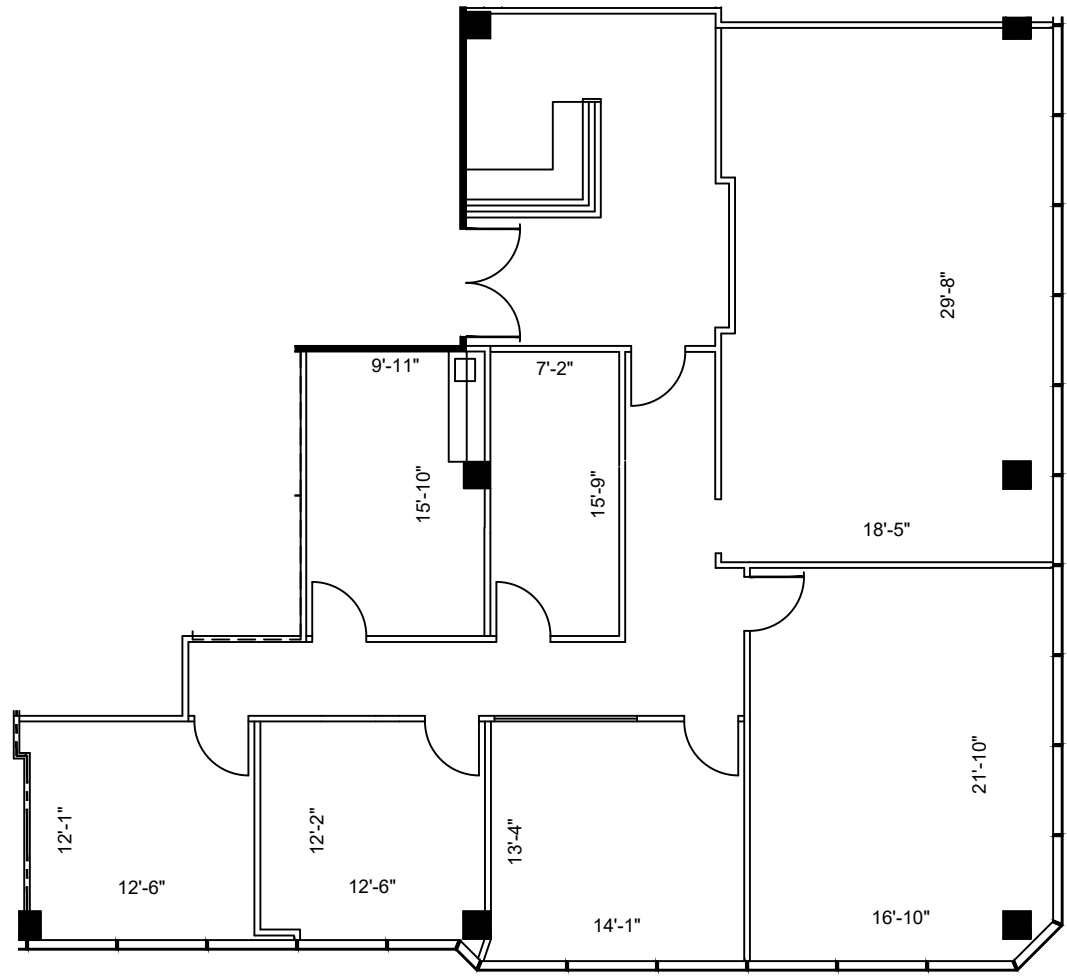

LEGEND			
EXISTING	NEW	LOW	DEMO
WALLS			
NEW/RELOCATED DOOR			

ISSUE DATES	
DATE	DESCRIPTION
03-30-2023	ISSUE FOR REVIEW

616 FM 1960 WEST  
 616 FM 1960 HOUSTON, TX 77090  
 SUITE 380

PROJECT:	616 FM 1960 WEST
PLAT SCALE:	3/32" = 1'-0"
CHECKED BY:	WM
FILE NAME:	616 FM 1960 WEST
SHEET TITLE:	EXISTING FLOOR PLAN
SHEET NUMBER:	EX-1

# SUITE 380 2,379 NRA

**1 FLOOR PLAN**  
 SCALE: 3/32"=1'-0"

FLOOR PLANS MAY NOT BE TO SCALE AND MAY NOT REFLECT EXISTING CONDITIONS AND SHALL NOT BE RELIED UPON AS SUCH THESE DRAWINGS ARE DESIGN INTENT AND ARE AN EXHIBIT TO THE LEASE