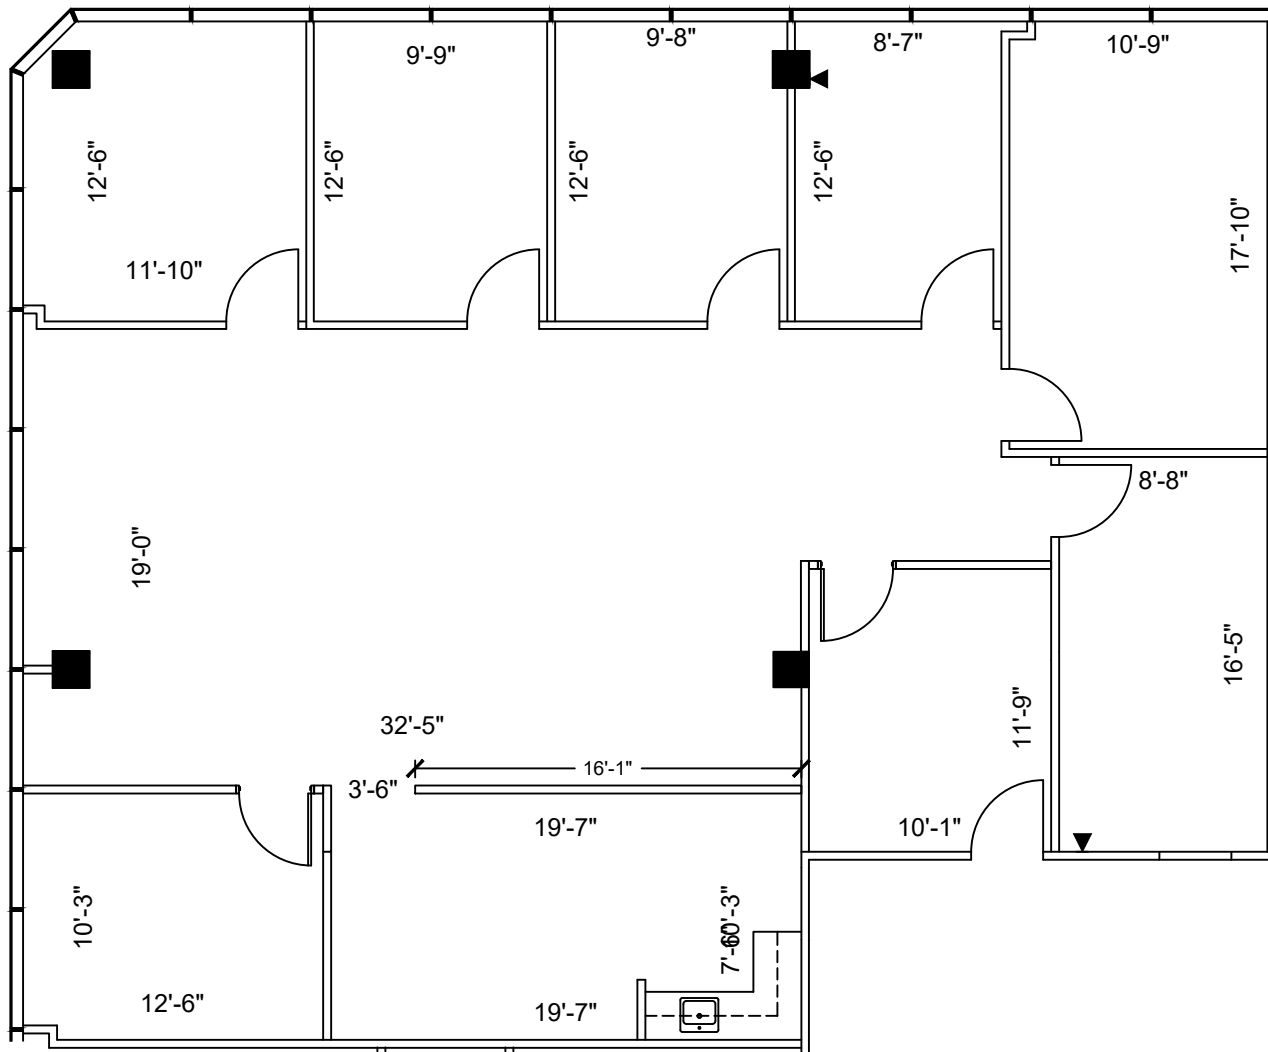

LEGEND

EXISTING WALLS	NEW WALLS	LOW DEMO WALLS
NEW/RELOCATED DOOR	N/A	

ISSUE DATES

02-02-2023	ISSUE
	REVIEW

616 FM 1960
616 FM 1960, HOUSTON, TX 77090
SUITE 420

PROJECT:	616 FM 1960
PLLOT SCALE:	1/8" = 1'-0"
CHECKED BY:	WM
FILE NAME:	616 FM 1960

SHEET TITLE
EXISTING FLOOR PLAN

SHEET NUMBER
EX-1

4th FLOOR
KEY PLAN

1 FLOOR PLAN
SCALE: 1/8"=1'-0"