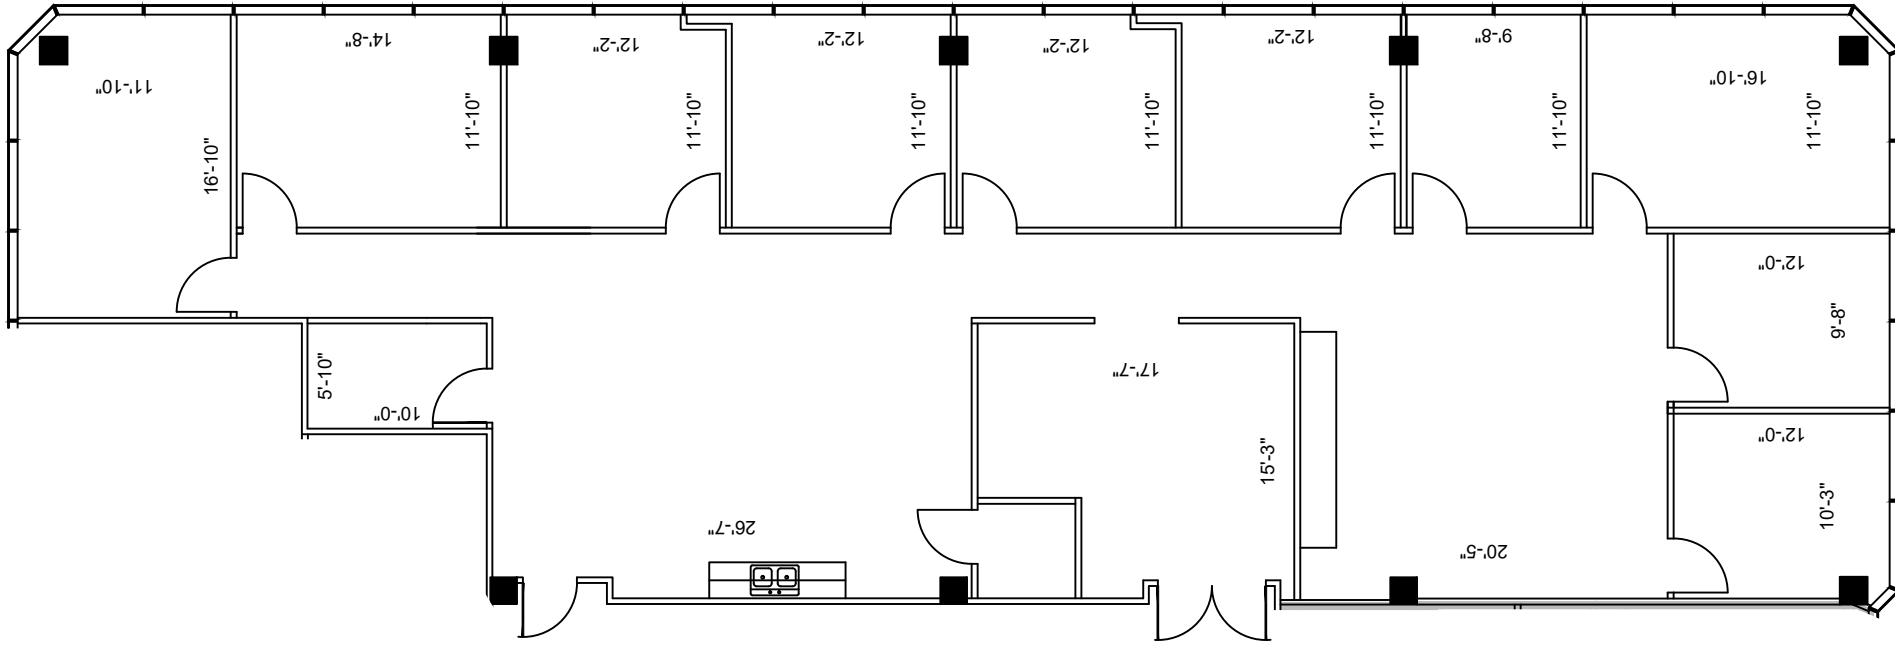

LEGEND	
EXISTING WALLS	EXISTING NEW LOW DEMO
NEWRELOCATED DOOR	N/A

ISSUE DATES	
03-30-2023	ISSUE FOR REVIEW

616 FM 1960
616 FM 1960, HOUSTON, TX 77090
SUITE 450

SHEET TITLE
EXISTING PLAN

SHEET NUMBER
EX-1

4th FLOOR
KEY PLAN

SUITE 450
3,682 NRA

1 FLOOR PLAN
SCALE: 3/32"=1'-0"

FLOOR PLANS MAY NOT BE TO SCALE AND MAY NOT REFLECT EXISTING CONDITIONS AND SHALL NOT BE RELIED UPON AS SUCH THESE DRAWINGS ARE DESIGN INTENT AND ARE AN EXHIBIT TO THE LEASE