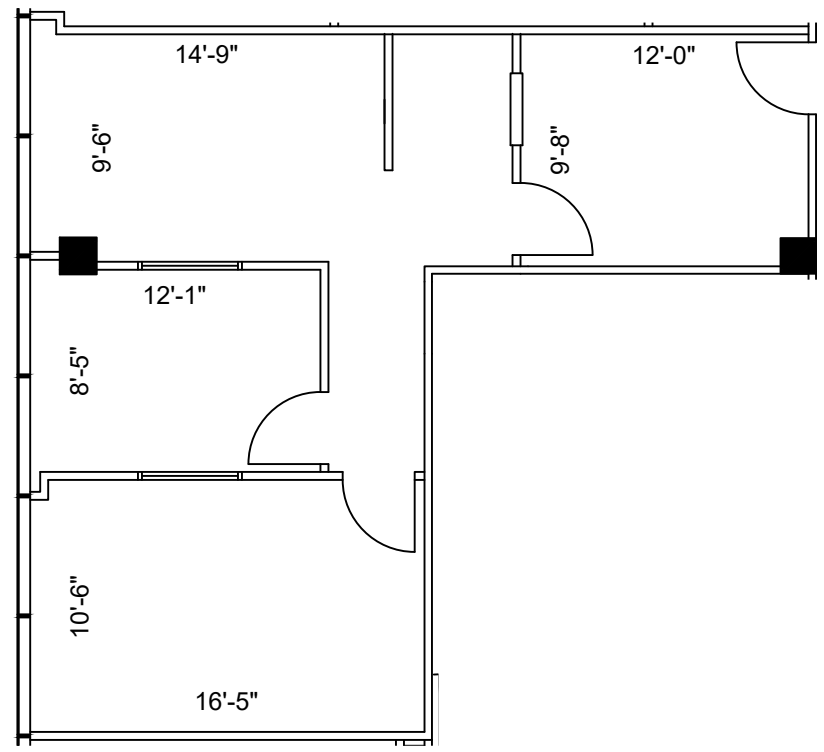

LEGEND			
EXISTING	NEW	LOW	DEM
WALLS			
NEW/RELOCATED DOOR			

ISSUE DATES	
DATE	DESCRIPTION
03-30-2023	ISSUE FOR REVIEW

616 FM 1960 WEST  
 616 FM 1960 WEST, HOUSTON, TX 77090  
 SUITE 455

PROJECT:	616 FM 1960
PLLOT SCALE:	1/8" = 1'-0"
CHECKED BY:	WM
FILE NAME:	616 FM 1960

SHEET TITLE  
**EXISTING FLOOR PLAN**

SHEET NUMBER  
**EX-1**

**SUITE 455  
 767 NRA**

**1 FLOOR PLAN**  
 SCALE: 1/8"=1'-0"

FLOOR PLANS MAY NOT BE TO SCALE AND MAY NOT REFLECT EXISTING CONDITIONS AND SHALL NOT BE RELIED UPON AS SUCH THESE DRAWINGS ARE DESIGN INTENT AND ARE AN EXHIBIT TO THE LEASE