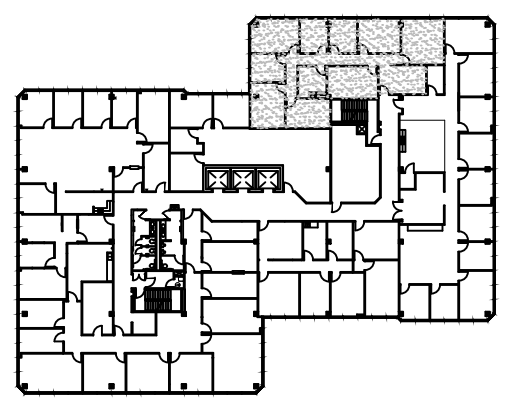

LEGEND		
EXISTING	NEW	DEMO
PARTITIONS		
NEW/RELOCATED DOOR		

ISSUE DATES	
1	02-26-19 LEASING REVIEW

616 FM 1960 WEST
616 FM 1960 HOUSTON, TX 77090
SUITE 475

4th FLOOR
KEY PLAN

SUITE 475
2,444 NRA

1 **FLOOR PLAN**
SCALE: 1/8"=1'-0"

SHEET TITLE
EXISTING
PLAN

SHEET NUMBER
EX-1