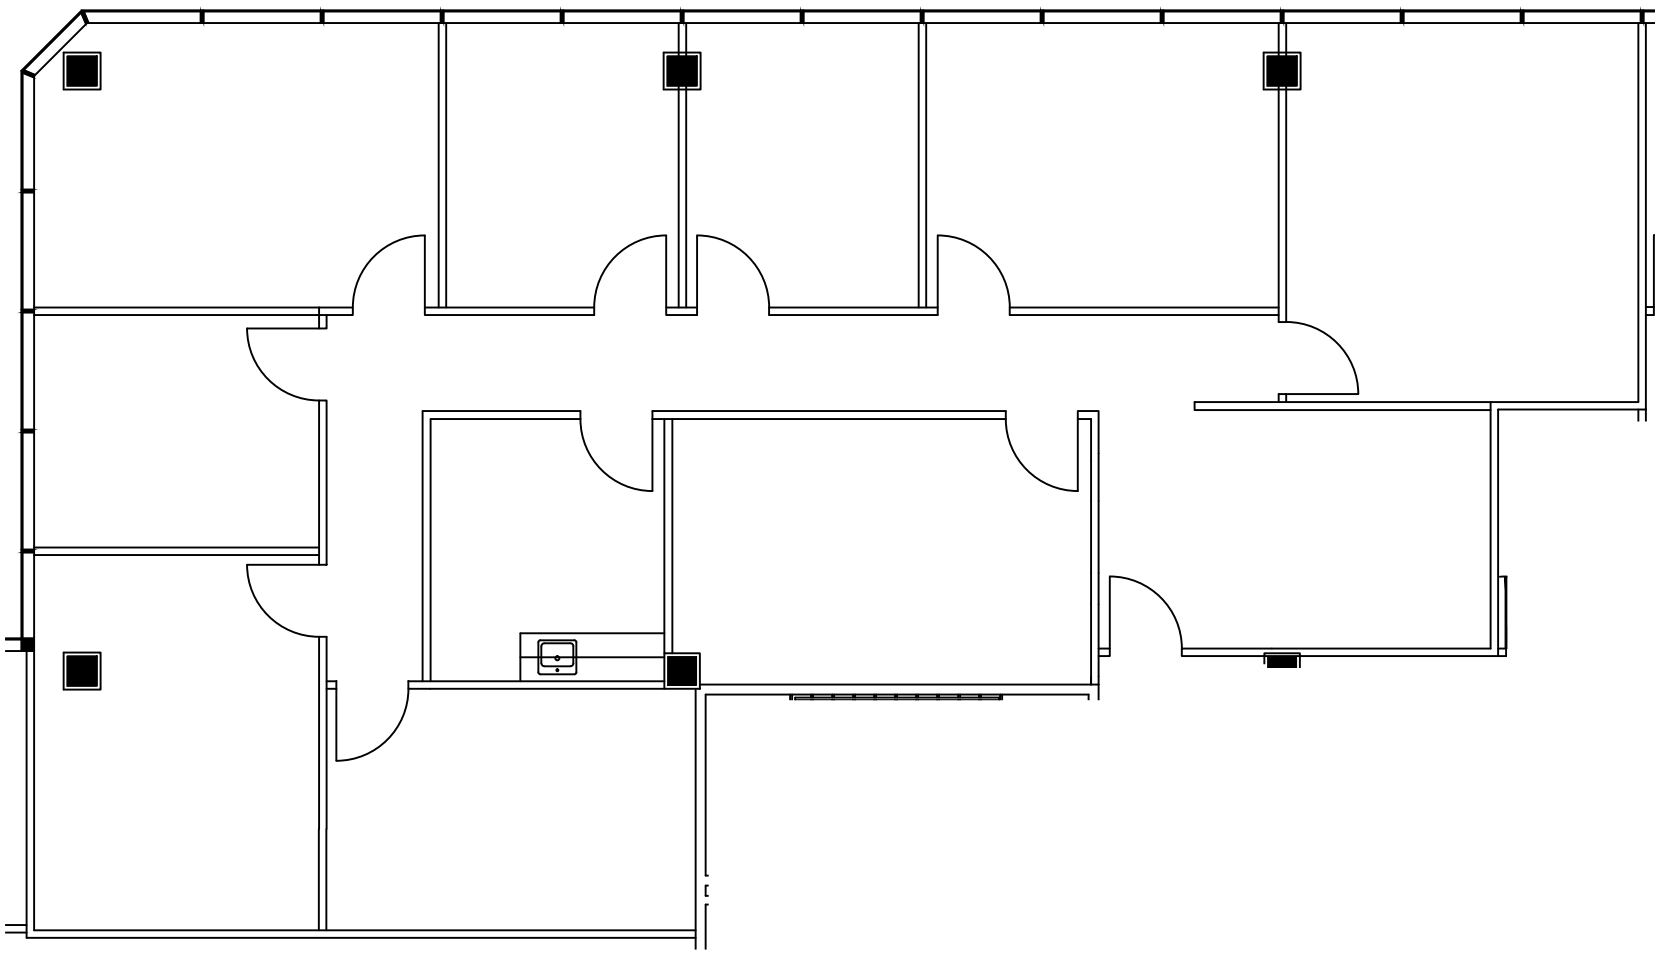

LEGEND		
EXISTING	NEW	DEMO
PARTITIONS		
NEW/RELOCATED DOOR		

ISSUE DATES	
1	02-26-19 LEASING REVIEW

616 FM 1960 WEST
616 FM 1960 HOUSTON, TX 77090
SUITE 475

4th FLOOR
KEY PLAN

SUITE 475
2,444 NRA

1 **FLOOR PLAN**
SCALE: 1/8"=1'-0"

SHEET TITLE
EXISTING
PLAN

SHEET NUMBER
EX-1