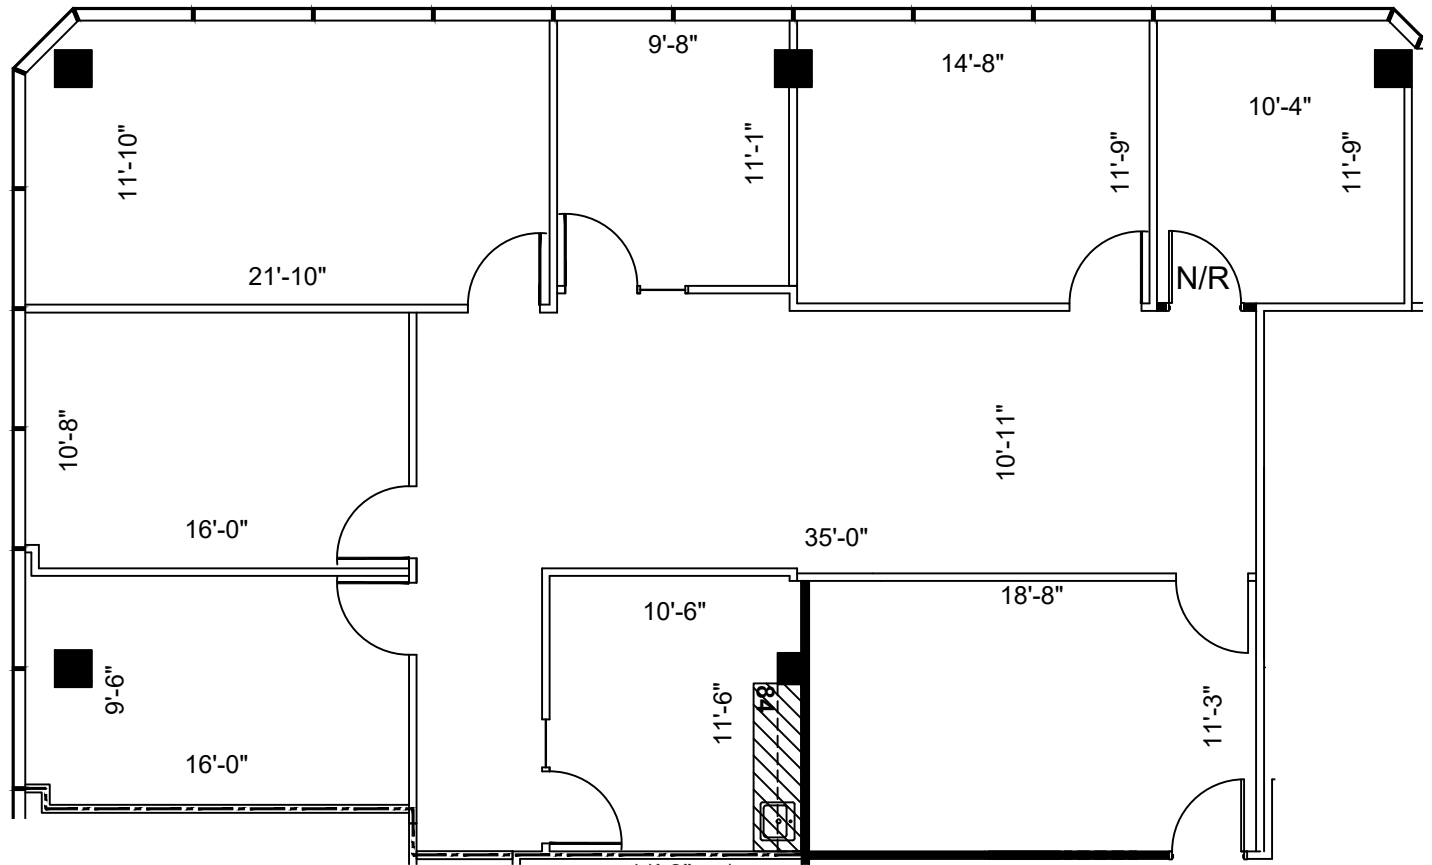

**LEGEND**

EXISTING WALLS	NEW WALLS	EXISTING NEW LOW DEMO
NEWRELOCATED DOOR	N/R	

**ISSUE DATES**

03-30-2023	ISSUE
	REVIEW

616 FM 1960 WEST  
 616 FM 1960 HOUSTON, TX 77090  
 SUITE 560

PROJECT:	616 FM 1960 WEST
PLOTTED:	03/30/2023 10:58 AM
SCALE:	1/8" = 1'-0"
CHECKED BY:	WM
FILE NAME:	616 FM 1960 WEST
DRAWN BY:	WM
SHEET TITLE:	EXISTING FLOOR PLAN
SHEET NUMBER:	EX-1

**5th FLOOR**  
 KEY PLAN

**1 SUITE 560**  
**2,188 NRA**  
**FLOOR PLAN**  
 SCALE: 1/8"=1'-0"

FLOOR PLANS MAY NOT BE TO SCALE AND MAY NOT REFLECT EXISTING CONDITIONS AND SHALL NOT BE RELIED UPON AS SUCH THESE DRAWINGS ARE DESIGN INTENT AND ARE AN EXHIBIT TO THE LEASE