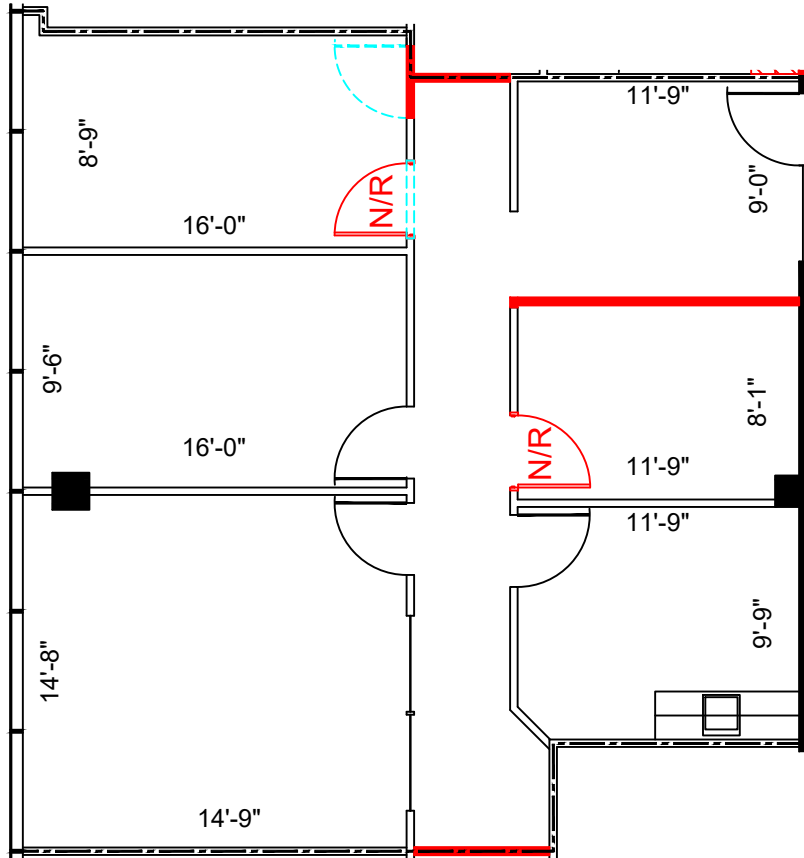

SUITE 570
1,229 NRA

1 FLOOR PLAN
SCALE: 1/8"=1'-0"