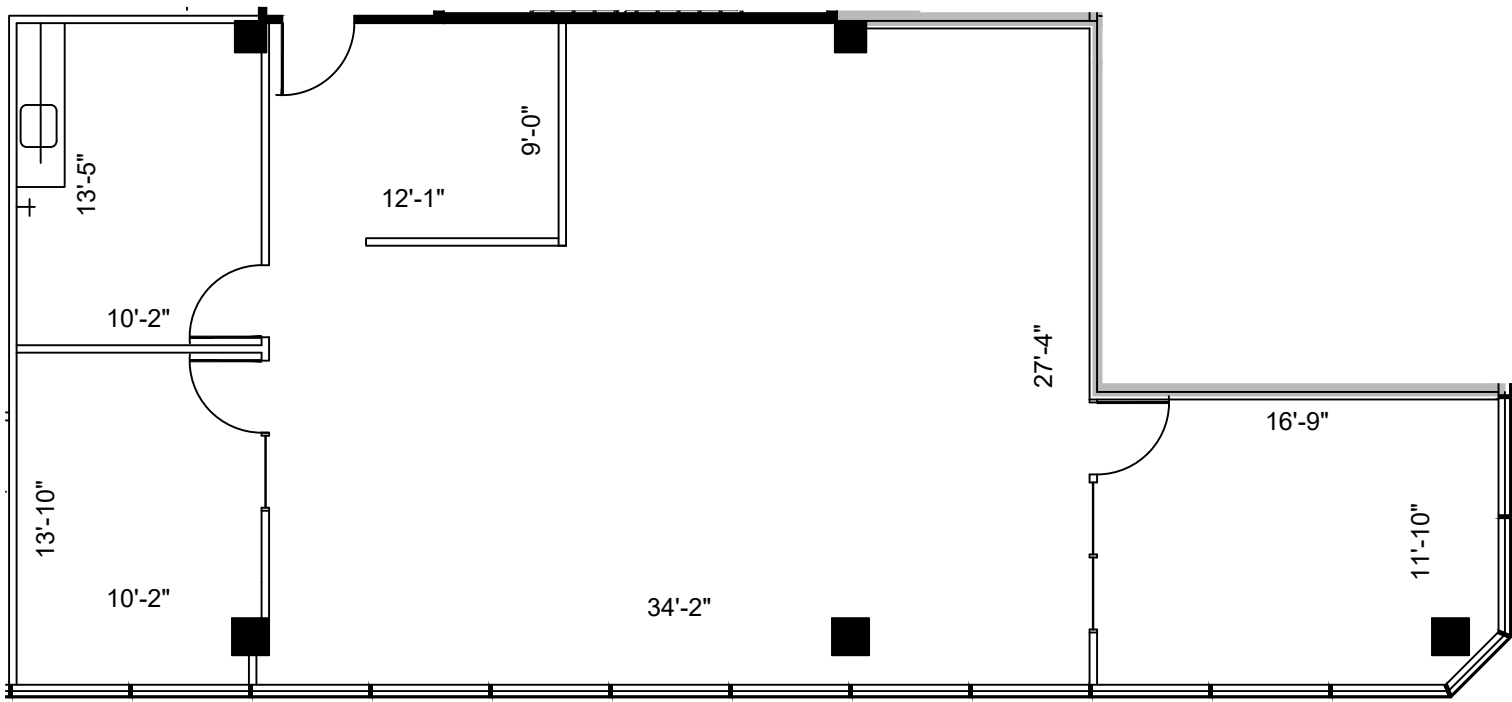

LEGEND			
EXISTING	NEW	LOW	DEMO
WALLS			
NEW/RELOCATED DOOR			

ISSUE DATES

DATE	DESCRIPTION
03-30-2023	ISSUE FOR REVIEW

616 FM 1960 WEST
616 FM 1960 HOUSTON, TX 77090
SUITE 580

SHEET TITLE
EXISTING PLAN

SHEET NUMBER
EX-1

5th FLOOR
KEY PLAN

SUITE 580
1,733 NRA

1 FLOOR PLAN
SCALE: 1/8"=1'-0"

FLOOR PLANS MAY NOT BE TO SCALE AND MAY NOT REFLECT EXISTING CONDITIONS AND SHALL NOT BE RELIED UPON AS SUCH THESE DRAWINGS ARE DESIGN INTENT AND ARE AN EXHIBIT TO THE LEASE