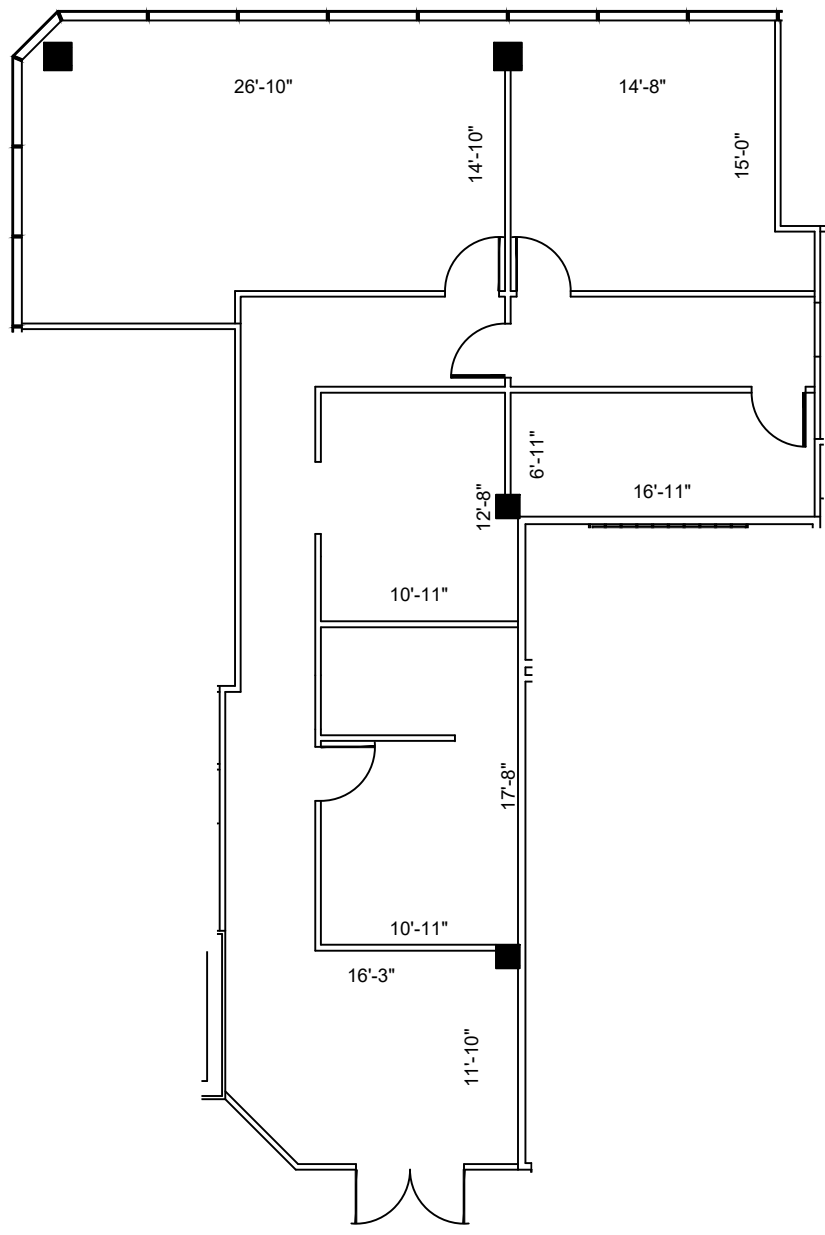

LEGEND			
EXISTING WALLS	NEW WALLS	NEW RELOCATED DOOR	LOW DEMO

ISSUE DATES	
03-30-2023	ISSUE FOR REVIEW

616 FM 1960 WEST
616 FM 1960 HOUSTON, TX 77090
SUITE 600

SHEET TITLE
EXISTING PLAN

SHEET NUMBER
EX-1

SUITE 600
1,980 NRA

1 FLOOR PLAN
SCALE: 3/32" = 1'-0"

FLOOR PLANS MAY NOT BE TO SCALE AND MAY NOT REFLECT EXISTING CONDITIONS AND SHALL NOT BE RELIED UPON AS SUCH THESE DRAWINGS ARE DESIGN INTENT AND ARE AN EXHIBIT TO THE LEASE