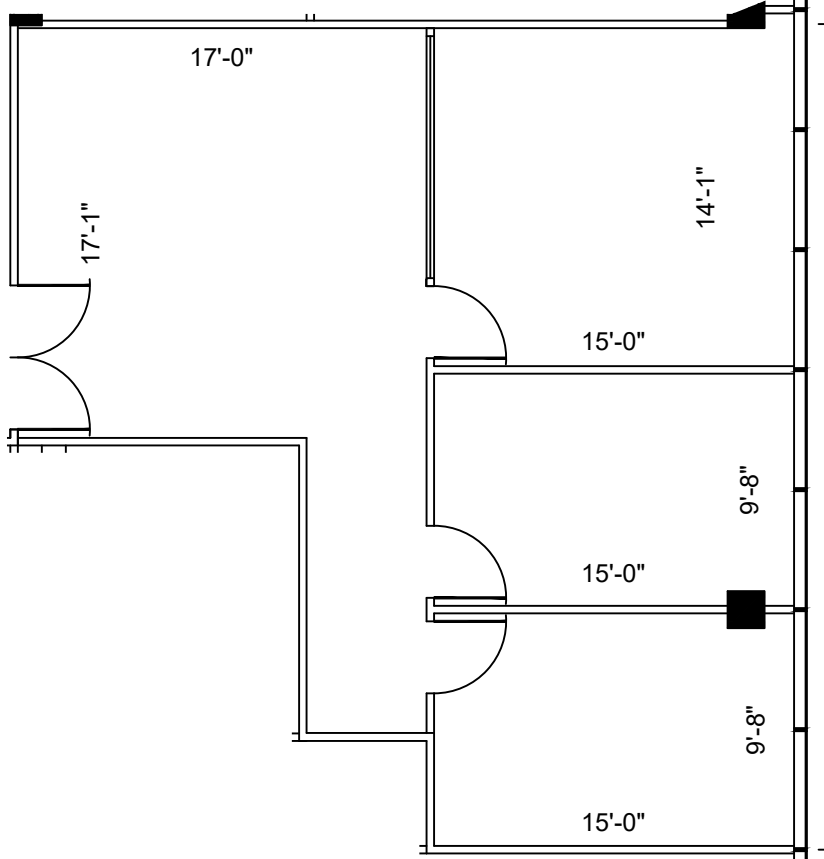

LEGEND			
EXISTING	NEW	LOW	DEMO
WALLS			
NEW/RELOCATED DOOR			

ISSUE DATES	
DATE	DESCRIPTION
03-31-2023	ISSUE FOR REVIEW

616 FM 1960 WEST
616 FM 1960, HOUSTON, TX 77090
SUITE 645

SHEET TITLE
EXISTING PLAN

SHEET NUMBER
EX-1

6th FLOOR
KEY PLAN

SUITE 645
1,054 NRA
1 FLOOR PLAN
SCALE: 1/8"=1'-0"

FLOOR PLANS MAY NOT BE TO SCALE AND MAY NOT REFLECT EXISTING CONDITIONS AND SHALL NOT BE RELIED UPON AS SUCH THESE DRAWINGS ARE DESIGN INTENT AND ARE AN EXHIBIT TO THE LEASE