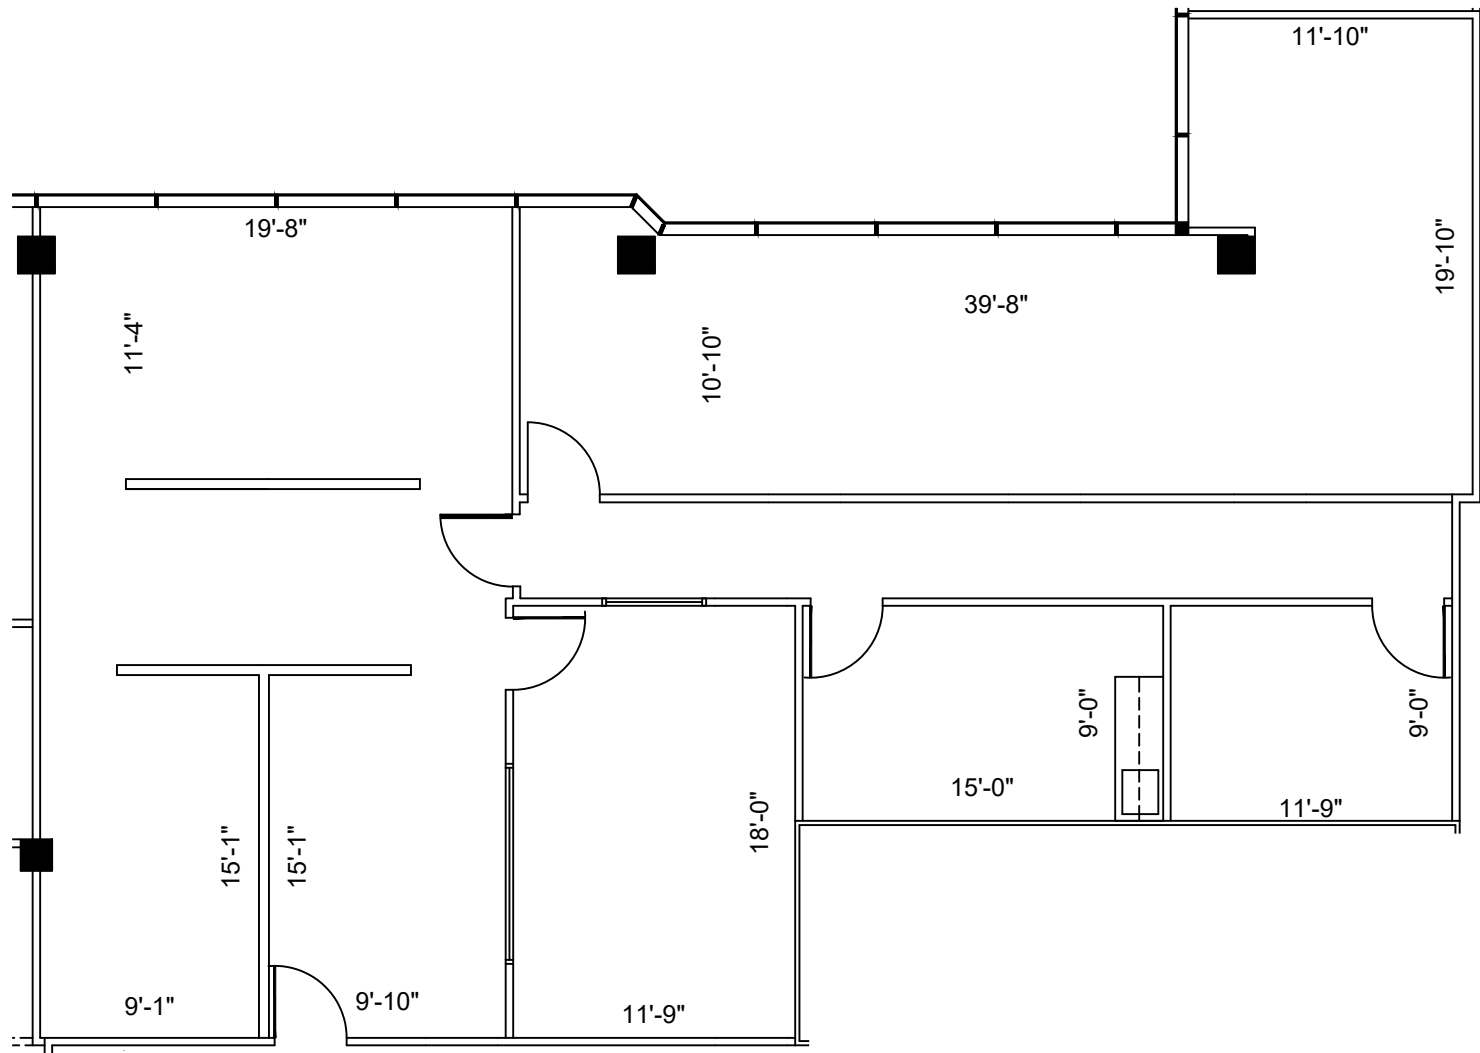

LEGEND			
EXISTING WALLS	NEW WALLS	LOW DEMO	DEMOS
NEW RELOCATED DOOR	N/A		

ISSUE DATES	
03-31-2023	ISSUE FOR REVIEW

616 FM 1960 WEST
616 FM 1960, HOUSTON, TX 77090
SUITE 685

SHEET TITLE
EXISTING PLAN

SHEET NUMBER
EX-1

SUITE 685
2,270 NRA

1 FLOOR PLAN
SCALE: 1/8"=1'-0"

FLOOR PLANS MAY NOT BE TO SCALE AND MAY NOT REFLECT EXISTING CONDITIONS AND SHALL NOT BE RELIED UPON AS SUCH THESE DRAWINGS ARE DESIGN INTENT AND ARE AN EXHIBIT TO THE LEASE