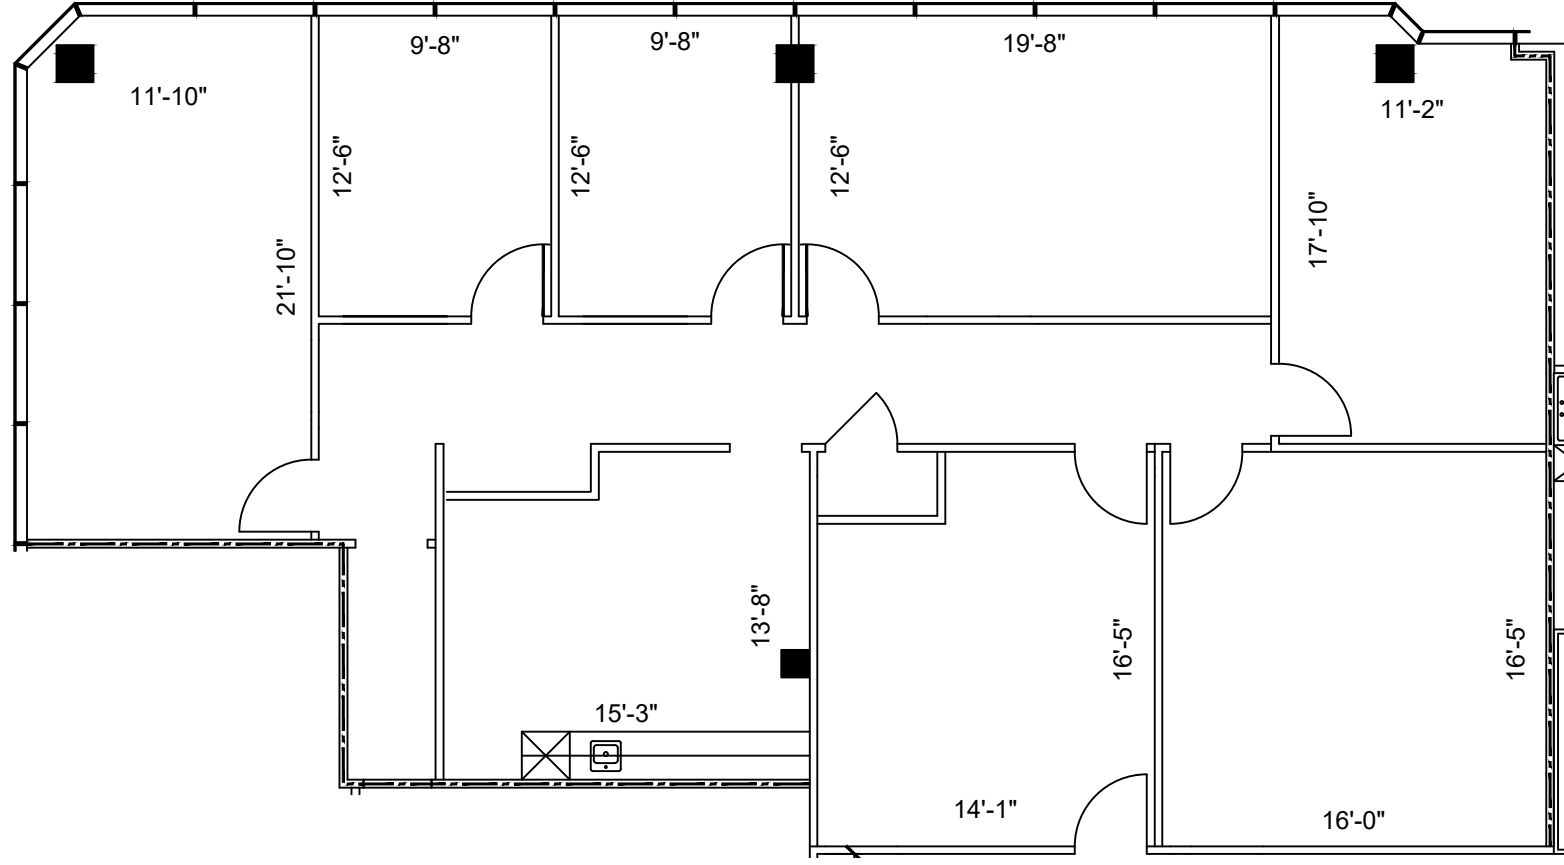

ISSUE DATES	
03-31-2023	ISSUE FOR REVIEW

616 FM 1960 WEST
616 FM 1960 HOUSTON, TX 77090
SUITE 750

SHEET TITLE
EXISTING PLAN

SHEET NUMBER
EX-1

7th FLOOR
KEY PLAN

SUITE 750
2,494 NRA

1 FLOOR PLAN
SCALE: 1/8"=1'-0"